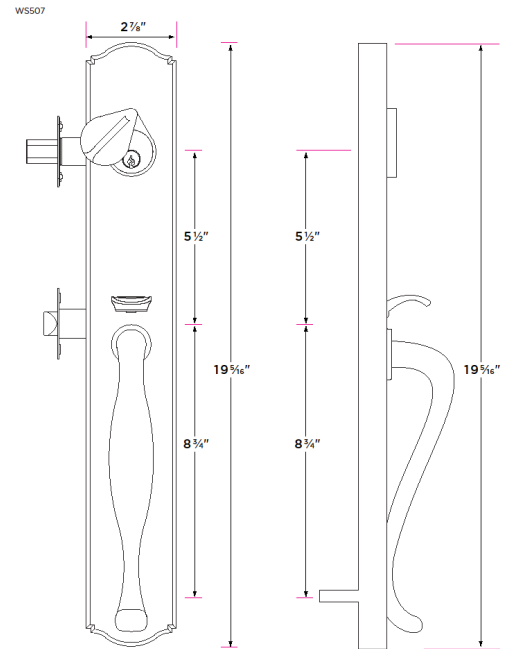

## Wasatch Handleset

### Key Cylinder

5 Pin KW1  
5 Pin SC1 option

### Strike Plate

2 1/4" x 1 3/4" full-lip radius corner standard  
2 1/4" x 1" deadbolt strike  
2 3/4" x 1 1/8" deadbolt strike

### Latch

2 1/4" x 1" radius corner faceplate  
Adjustable 2 3/8" or 2 3/4"  
2 3/8" drive-in latch available  
1/2" throw bolt  
Split Spindle- both sides operate independently  
1" deadbolt throw  
Cut resistant bolt with hardened steel rolling inserts