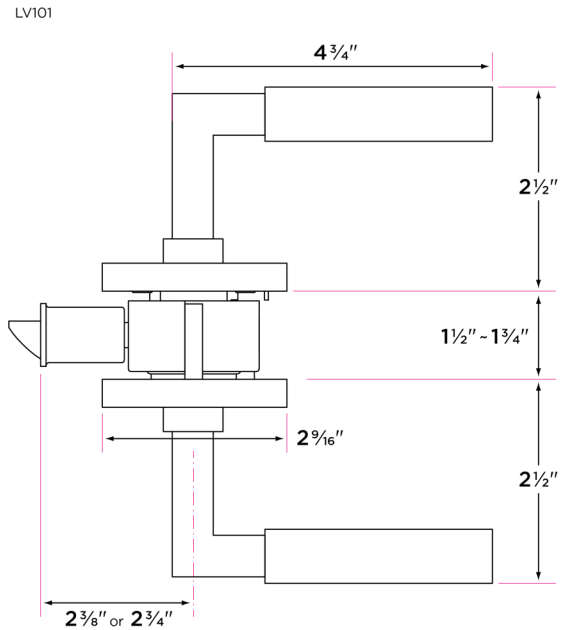

Levanto Lever

ROSETTE OPTIONS

DESCRIPTION	PRODUCT CODE	CASE
Passage Rosette (hall/closet) Both sides always free	LV101	12
Privacy Rosette (bed/bath) Locked by push pin. Unlocked by push pin, lever turn, or emergency pin outside	LV102	12
Dummy Rosette (closet) Inactive, single-sided, flush mount with two wood screws	LV100	12

Rosette: 26 Polished Chrome
15 Satin Nickel
FBL Flat Black
SB Satin Brass

Lever Grips:

26 Polished Chrome
FBL Flat Black
15 Satin Nickel
SB Satin Brass
WN Walnut

Latch

2 1/4" x 1" radius corner
faceplate
Non-adjustable 2 5/8" or 2 3/4"
Drive-in latch available
1/2" throw bolt
Split Spindle- both sides operate independently

Door Thickness

1 3/8" to 1 3/4"
Expansion pack available for 2 1/4" thick doors

Key Cylinder

No keyed option
Pair passage lever with mountain deadbolt for exterior locking

Strike Plate

2 1/4" x 1 3/4" full lip radius corner standard

Door Handing

Non-handed

Door Prep

Crossbore 2 1/8"
Edgebore 1"

Materials

Solid brass
All metal parts