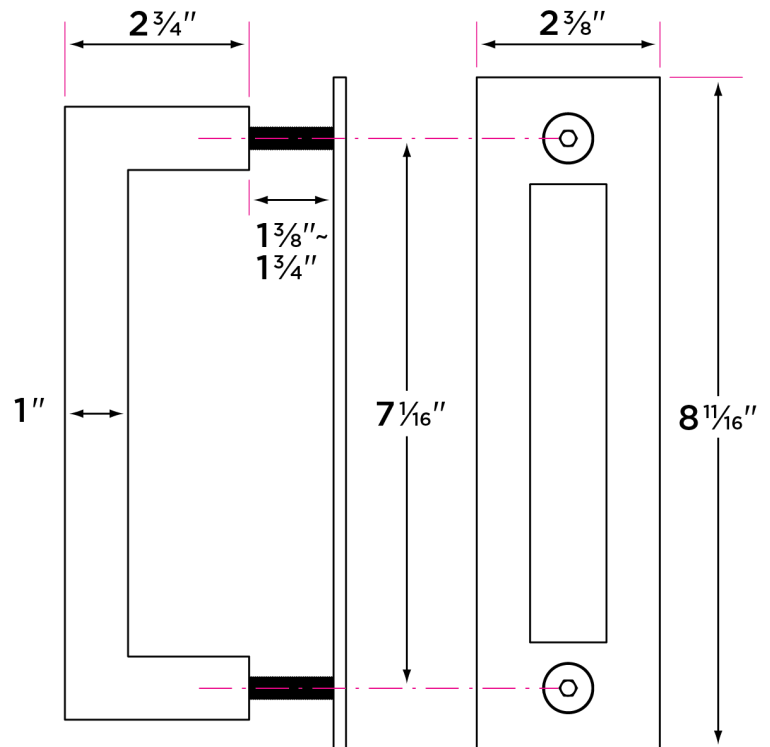

## Square Barn Door Handle with Flush Mounted Handle, 8"

BARN-SQ4

DESCRIPTION

PRODUCT  
CODE

CASE

Square Barn Door Handle with Flush Mounted Handle, 8"

BARN-SQ4

12

### Door Thickness

1 3/8"-1 3/4"