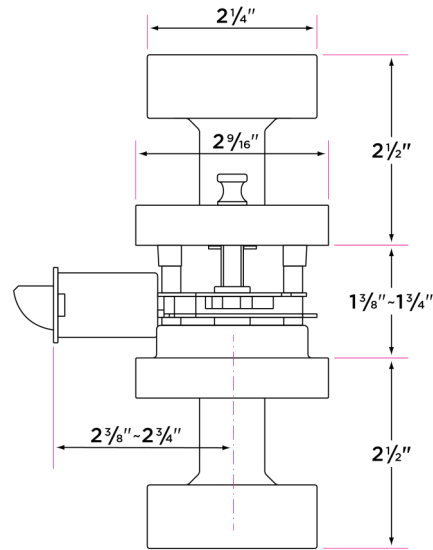

Zurich Knob - Square

ZH102-SQ

DESCRIPTION	PRODUCT CODE	CASE
Passage (hall/closet) Both sides always free	ZH101-SQ	12
Privacy (bed/bath) Locked by push pin. Unlocked by push pin, knob turn, or emergency pin outside	ZH102-SQ	12
Entry-Locked/unlocked by inside finger turn or outside key	ZH107-SQ	12
Dummy (closet) Inactive, single-sided, flush mount with two wood screws	ZH100-SQ	24
Handleset Interior Trim	ZH100-HSQ	24

Finishes

- 15 Satin Nickel
- 26 Polished Chrome
- FBL Flat Black
- SB Satin Brass

Door Handing

Non-handed

Door Thickness

1 3/8" to 1 3/4"

Key Cylinder

- 5 Pin KW1
- 5 Pin SC1 option

Strike Plate

2 1/4" x 1 3/4" full-lip radius corner standard

Latch

- 2 1/4" x 1" radius corner faceplate
- 4 way drive-in latch
- Adjustable 2 3/8" or 2 3/4"
- 45 degree turn radius
- 1/2" throw bolt

Door Prep

- Crossbore 2 1/8"
- Edgebore 1"

Materials

- Zinc
- All metal parts