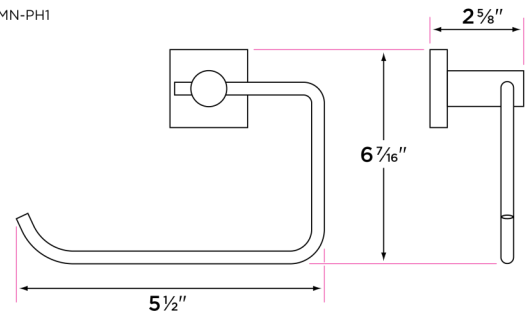

Monza Series

Materials

Zinc

Specifications

3" extension from wall

2" base

Concealed screw mounting with slotted head set screw

Plated steel mounting brackets with two screws each

Nylon drywall anchors included

Finishes

15 Satin Nickel

26 Polished Chrome

FBL Flat Black

SB Satin Brass

DESCRIPTION	PRODUCT CODE	CASE
18" Towel Bar	MN-TB18	20
24" Towel Bar	MN-TB24	20
30" Towel Bar	MN-TB30	20
Towel Ring	MN-TR1	30
Single-Post Paper Holder	MN-PH1	30
Two-Post Paper Holder	MN-PH2	30
Euro Style Paper Holder	MN-PH3	30
Robe Hook	MN-RH1	30

MN-TB24

MN-TR1

MN-RH1

MN-PH2

MN-PH1

MN-PH3