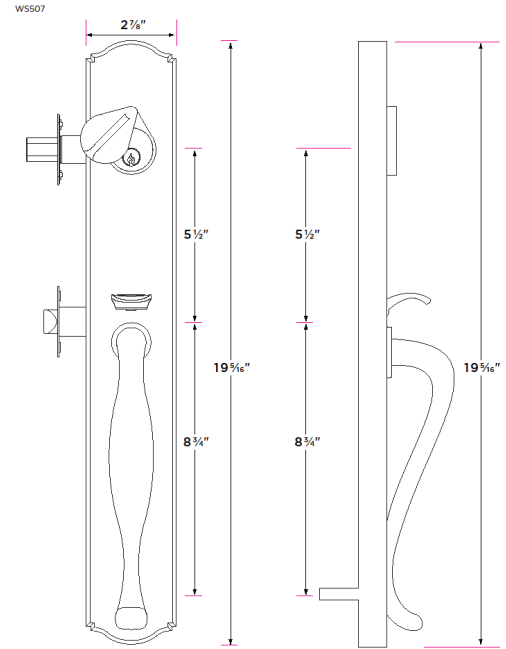

## Wasatch Handleset

DESCRIPTION

PRODUCT  
CODE

CASE

Sandstone Lever-Interior Trim Right Hand	WS507-SS RH	6
Sandstone Lever-Interior Trim Left Hand	WS507-SS LH	6
Slickrock Knob- Interior Trim	WS507-SR	6
Wasatch Dummy Handleset	WS500	6

### Door Thickness

1 3/4" to 2"  
Expansion pack available for 2 1/4" thick doors

### Strike Plate

2 1/4" x 1 3/4" full-lip radius corner standard  
2 1/4" x 1" deadbolt strike  
2 3/4" x 1 1/8" deadbolt strike

### Latch

2 1/4" x 1" radius corner faceplate  
Adjustable 2 3/8" or 2 3/4"  
2 3/8" drive-in latch available  
1/2" throw bolt  
Split Spindle- both sides operate independently  
1" deadbolt throw  
Cut resistant bolt with hardened steel rolling inserts