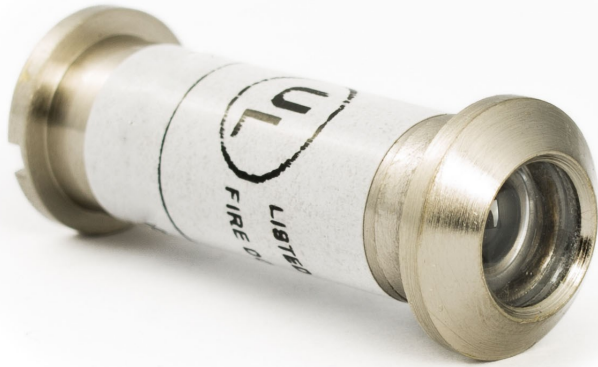

## 160 Door Viewer UL

DV160UL

DESCRIPTION	PRODUCT CODE	CASE
160 Door Viewer UL	DV160UL	25

### Finishes

- 15 Satin Nickel
- 11P Vintage Bronze
- FBL Flat Black

### Measurements

- Height: 5/8"
- Width: 5/8"
- Projection: 1/4"