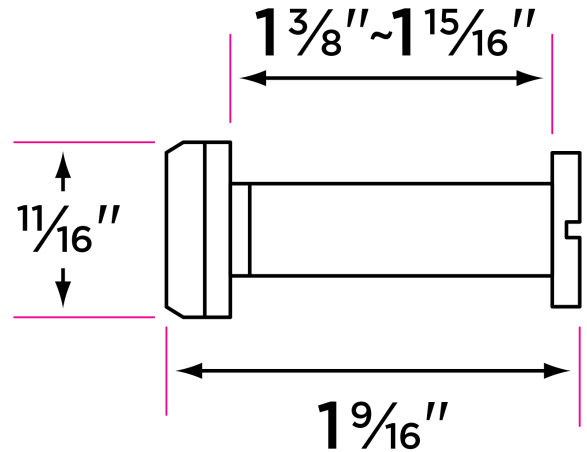

## 160 Door Viewer UL

DV160UL

DESCRIPTION	PRODUCT CODE	CASE
160 Door Viewer UL	DV160UL	25

### Door Thickness

1 3/8" to 1 3/4"

### Viewing Area

160°

### Measurements

- Height: 5/8"
- Width: 5/8"
- Projection: 1/4"