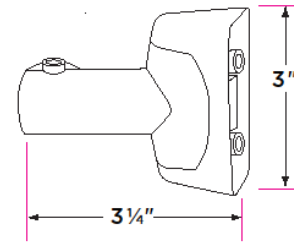

Adjustable Curved Shower Curtain Rod, 5-6 ft.

DESCRIPTION	PRODUCT CODE	CASE
Adjustable 5-6' Curved Shower Curtain Rod, w ends	SCR-CV2	12

Finishes

- 11P Vintage Bronze
- 26 Polished Chrome
- 32D Satin Stainless
- FBL Flat Black

Dimensions

Adjusts to fit shower enclosures between 54-72"
Diameter 1"

Thickness

.028 (22 gauge)

Materials

304 Stainless Steel