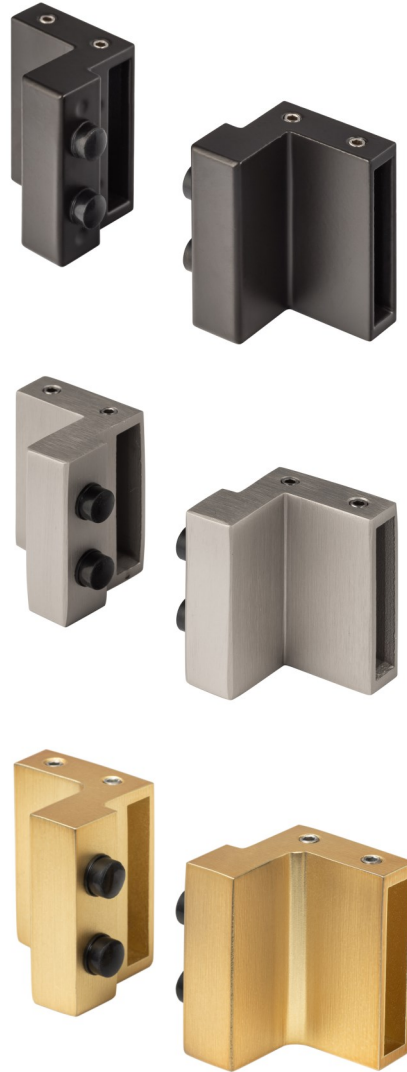

Barn Track Stop, Pair

BARN-STOP

DESCRIPTION

PRODUCT
CODE

CASE

Barn Track Stop, Pair

BARN-STOP

100

Finishes

15 Satin Nickel
FBL Flat Black
SB Satin Brass

Material

Stainless Steel
Vinyl