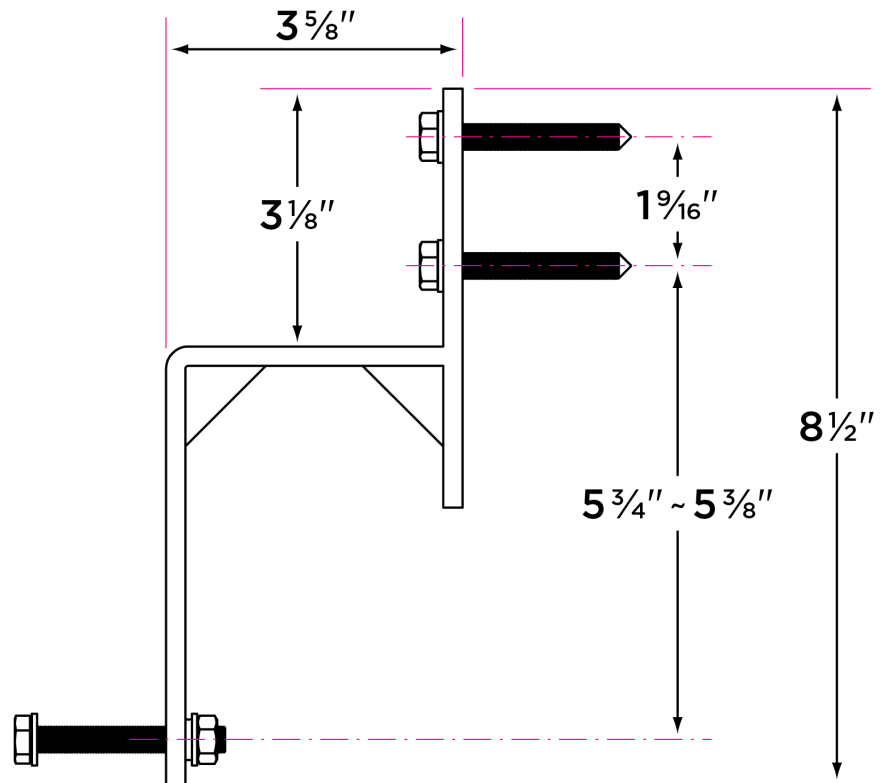

Barn Bypass Connector

BARN-BP

DESCRIPTION

PRODUCT
CODE

CASE

Barn Bypass Connector

BARN-BP

24