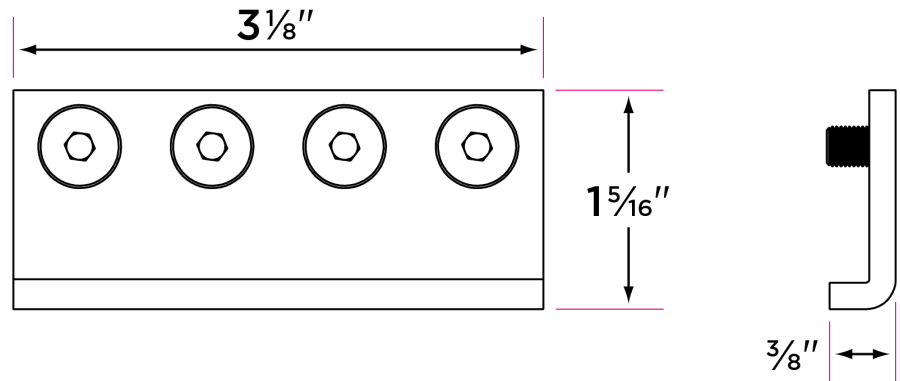

Barn Door Rail Connector

BARN-CONNECT

DESCRIPTION	PRODUCT CODE	CASE
Rail Connector	BARN-CONNECT	12

Finishes

15 Satin Nickel

FBL Flat Black

SB Satin Brass

Material