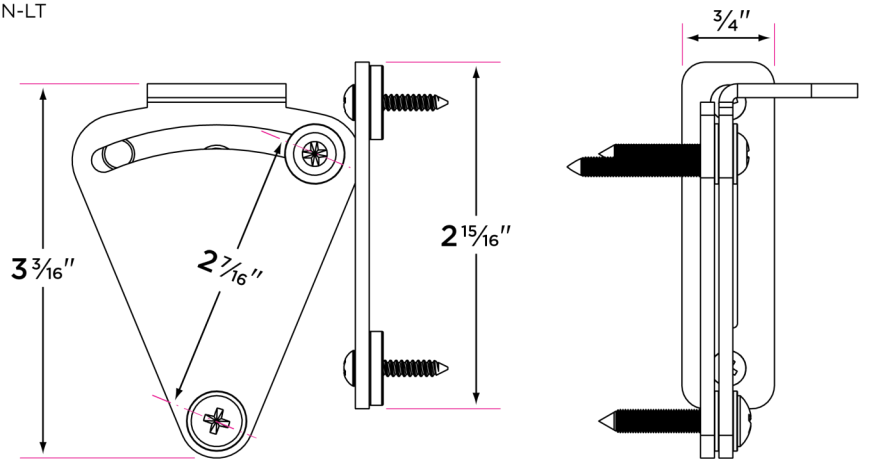

Barn Door Privacy Latch

BARN-LT

DESCRIPTION

PRODUCT
CODE

CASE

Barn Privacy Latch

BARN-LT

24

Finishes

15 Satin Nickel

FBL Flat Black

Screws

Screws included for
installation

Materials

Stainless Steel