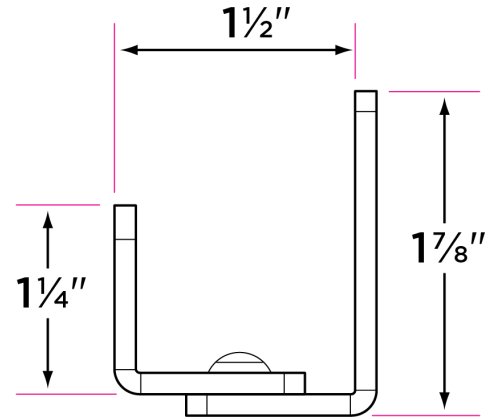

Barn Track Floor Guide, Wall Mounted

DESCRIPTION

PRODUCT
CODE

CASE

Barn Track Floor Guide, Wall Mounted

BARN-WGD

100

Finishes

15 Satin Nickel
FBL Flat Black

Door Thickness

Fits barn doors 1" to 1 3/8" thick

Screws

4 screws included for
installation

Materials

Stainless Steel