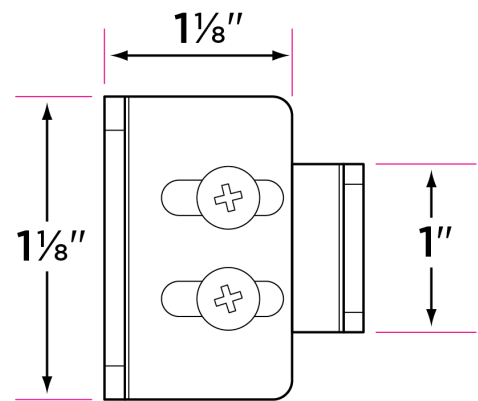

Barn Track Floor Guide, Wall Mounted

DESCRIPTION

PRODUCT
CODE

CASE

Barn Track Floor Guide, Wall Mounted

BARN-WGD

100

Finishes

15 Satin Nickel
FBL Flat Black

Door Thickness

Fits barn doors 1" to 1 3/8" thick

Screws

4 screws included for
installation

Materials

Stainless Steel