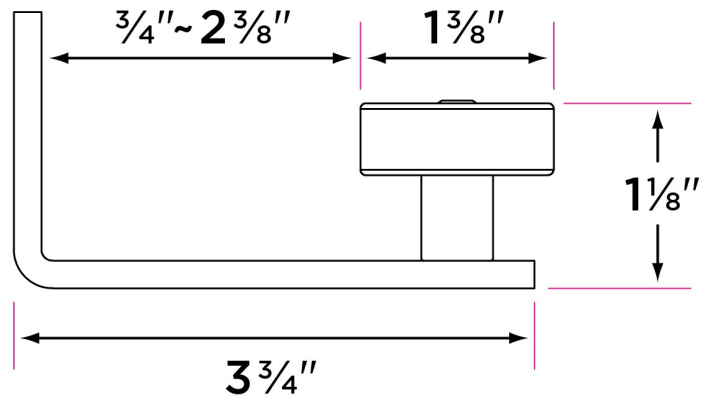

Barn Track Roller Guide, Wall Mounted

BARN-RGD

DESCRIPTION	PRODUCT CODE	CASE
Barn Track Roller Guide, Wall Mounted	BARN-RGD	24

Finishes

- 15 Satin Nickel
- FBL Flat Black
- SB Satin Brass

Door Thickness

Fits barn doors 1" – 2 1/4" thick