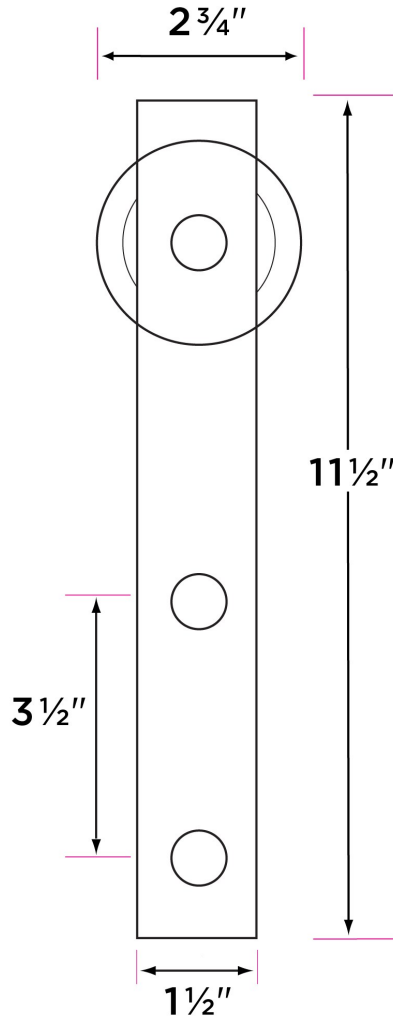

Barn Track Roller, Strap Mounted

DESCRIPTION

PRODUCT
CODE

CASE

Barn Track Roller

BARN-ROL

12

Finishes

- FBL Flat Black
- 15 Satin Nickel
- SB Satin Brass

Track and Door Thickness

Fits tracks 1/4" thick and
Doors 1 3/8" - 1 3/4" thick

Materials

Stainless steel strap
Vinyl roller