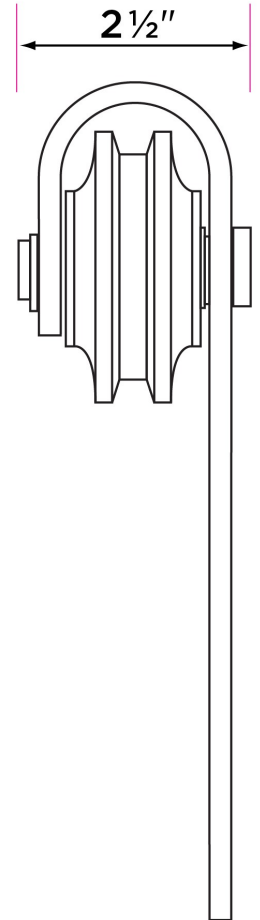

Barn Track Roller, Strap Mounted

DESCRIPTION

PRODUCT
CODE

CASE

Barn Track Roller

BARN-ROL

12

Finishes

- FBL Flat Black
- 15 Satin Nickel
- SB Satin Brass

Track and Door Thickness

Fits tracks 1/4" thick and
Doors 1 3/8" - 1 3/4" thick

Materials

Stainless steel strap
Vinyl roller