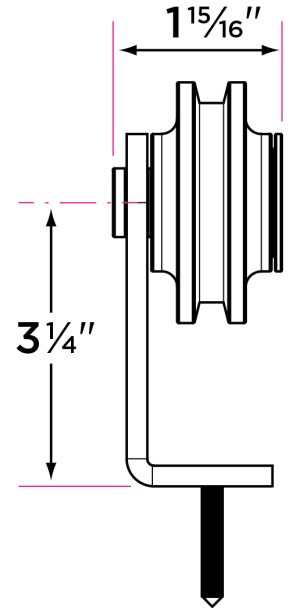

## Barn Track Roller, Top Mounted

DESCRIPTION

PRODUCT  
CODE

CASE

Barn Track Roller, Top Mounted

BARN-ROL2

12

### Track and Door Thickness

Fits flat tracks 1/4" thick and  
Doors 1 3/8" - 1 3/4" thick