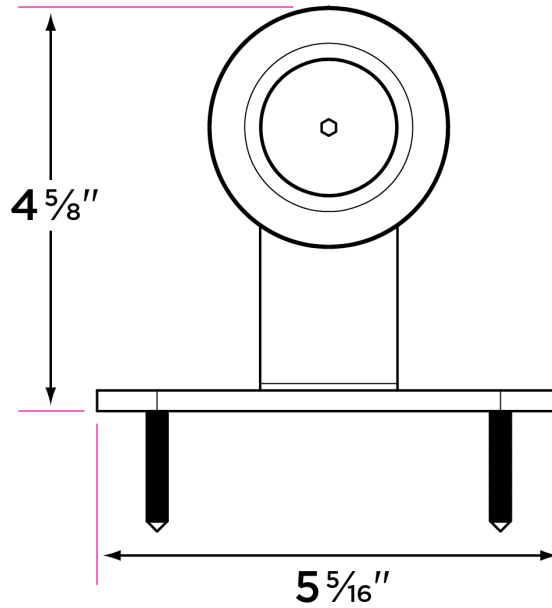

## Barn Track Roller, Top Mounted

DESCRIPTION

PRODUCT  
CODE

CASE

Barn Track Roller, Top Mounted

BARN-ROL2

12

### Track and Door Thickness

Fits flat tracks 1/4" thick and  
Doors 1 3/8" - 1 3/4" thick