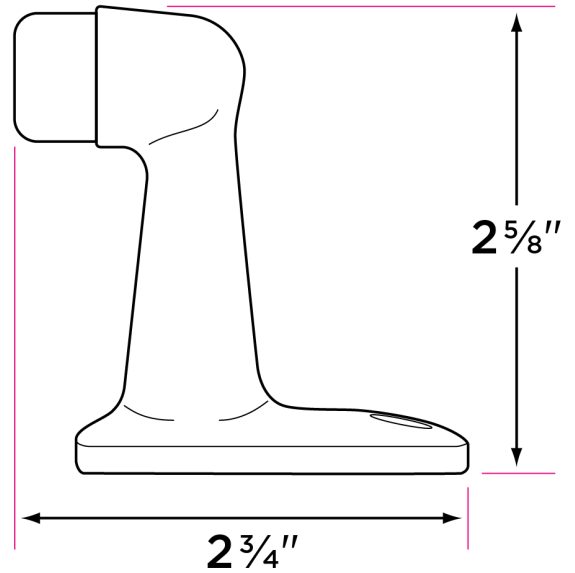

Floor Stop

DS-FL1

DESCRIPTION

PRODUCT
CODE

CASE

Floor Stop

DS-FL1

100