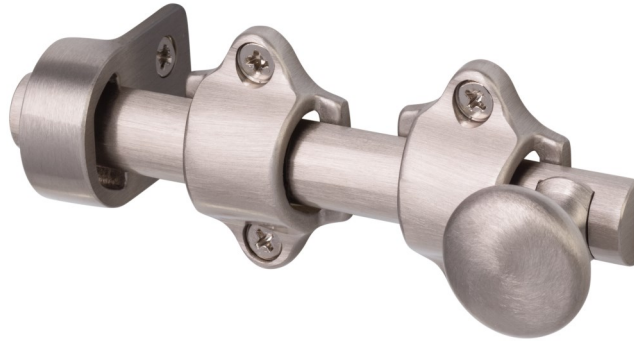

4" Dutch Door Bolt

FB4

DESCRIPTION

PRODUCT
CODE

CASE

4" Dutch Door Bolt

FB4

50bx/50ctn

Finishes

- 15 Satin Nickel
- FBL Flat Black
- SB Satin Brass

Material

Solid Zinc