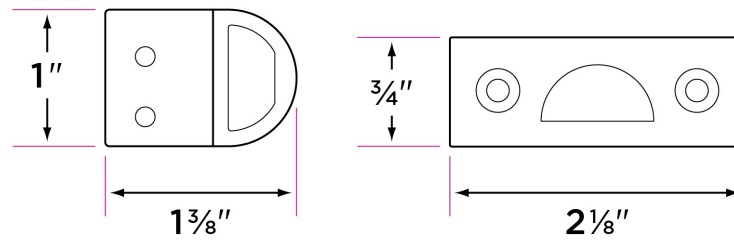

4" Dutch Door Bolt

FB4

DESCRIPTION

PRODUCT
CODE

CASE

4" Dutch Door Bolt

FB4

50bx/50ctn