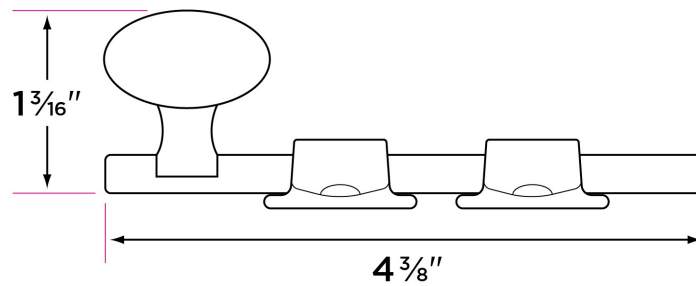

4" Dutch Door Bolt

FB4

DESCRIPTION

PRODUCT
CODE

CASE

4" Dutch Door Bolt

FB4

50bx/50ctn