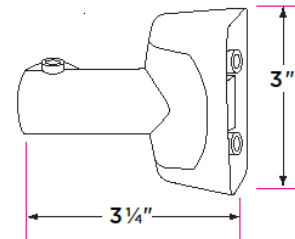

Fixed Curved Shower Curtain Rod, 5 ft.

DESCRIPTION

PRODUCT
CODE

CASE

Fixed 5' Curved Shower Curtain Rod, w ends

SCR-CV1

12

Finishes

32D Satin Stainless
26 Polished Chrome
FBL Flat Black

Dimensions

Fits shower enclosures between
57 3/4"-60 1/2" w/o modification
Diameter 1"

Thickness

.028 (22 gauge)

Materials

304 Stainless Steel

End Brackets