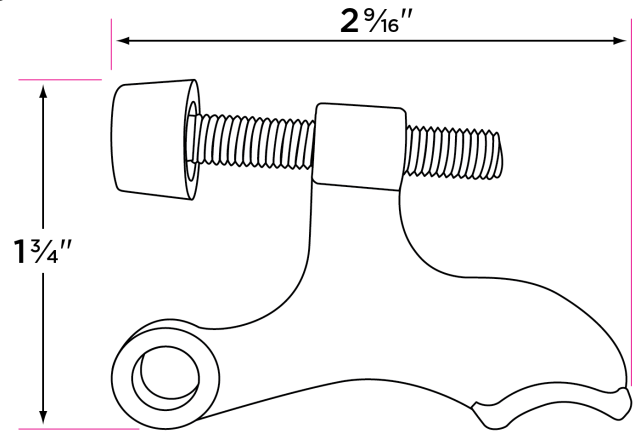

Heavy Duty Hinge Pin Stop

DS10

DESCRIPTION

PRODUCT
CODE

CASE/CARTON

Heavy Duty Hinge Pin Stop

DS10

100bx/500ctn