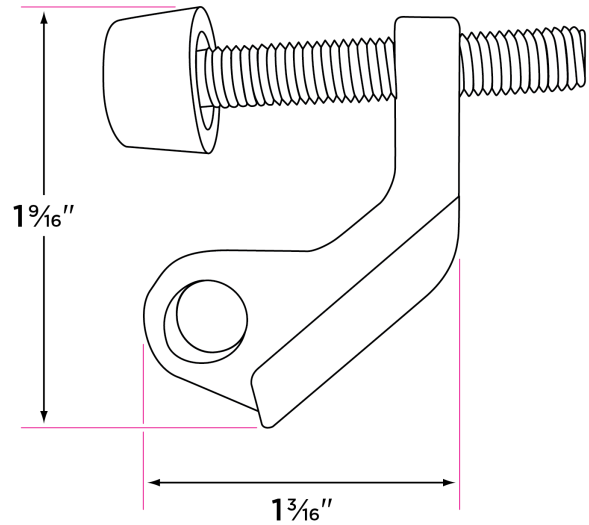

Hinge Door Stop

DS11

DESCRIPTION	PRODUCT CODE	CASE/CARTON
Hinge Door Stop	DS11	100bx/500ctn

Finishes

- 15 Satin Nickel
- 11P Vintage Bronze
- FBL Flat Black
- SB Satin Brass
- 26 Polished Chrome

Screws

Installation hardware included.