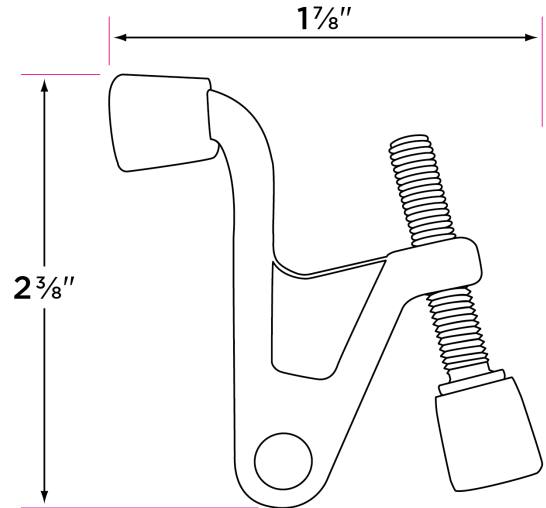

Hinge Pin Door Stop

DS9

DESCRIPTION

PRODUCT
CODE

CASE/CARTON

Hinge Pin Door Stop

DS9

50bx/500ctn

Finishes

15 Satin Nickel

11P Vintage Bronze

Screws

Installation hardware included

Material

Zinc