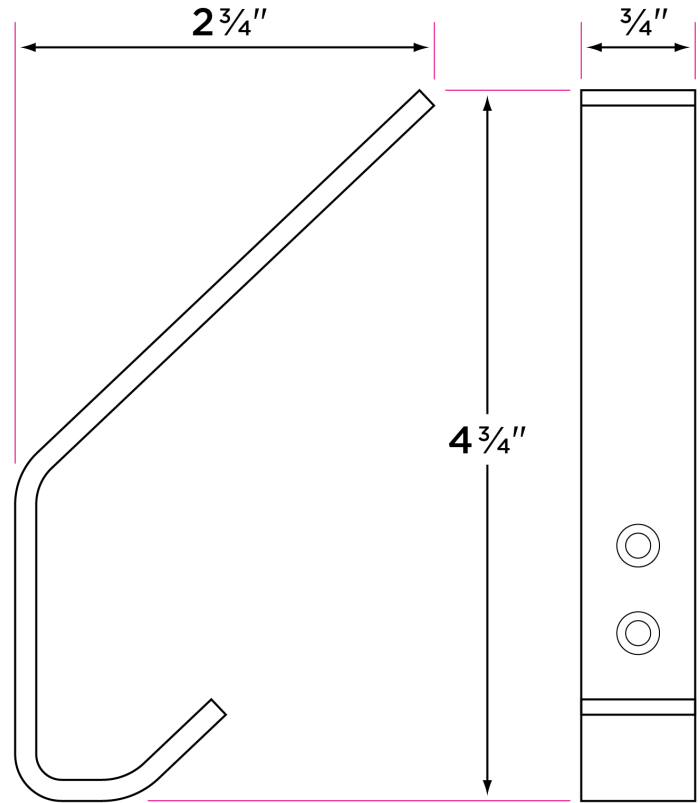

Modern Coat Hook

RH7

DESCRIPTION

PRODUCT
CODE

CASE

Modern Coat Hook

RH7

20bx/200ctn