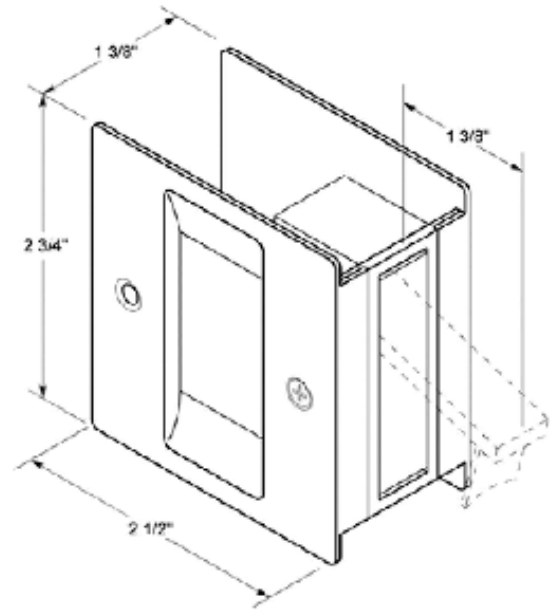

Pocket Door Pulls

DESCRIPTION

PRODUCT CODE

CASE

DESCRIPTION	PRODUCT CODE	CASE
Passage (hall/closet) Both sides always free	DP711	24
Privacy (bed/bath) Locked by thumb turn. Unlocked by thumb turn, or emergency outside coin slot.	DP712	24