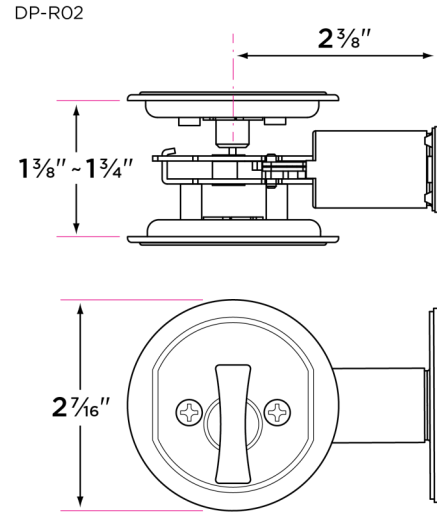

## Round Pocket

| DESCRIPTION   | PRODUCT CODE | CASE |
|---|--------------|------|
| Passage (hall/closet) Both sides always free  | DP-RO1       | 24   |
| Privacy (bed/bath) Locked by thumb turn. Unlocked by thumb turn, or emergency outside | DP-RO2       | 24   |

### Door Thickness

1 3/8" to 1 3/4"

### Latch

2 1/4" x 1" radius corner faceplate  
Non-adjustable 2 3/8" or 2 3/4"  
Retractable Pull/Push