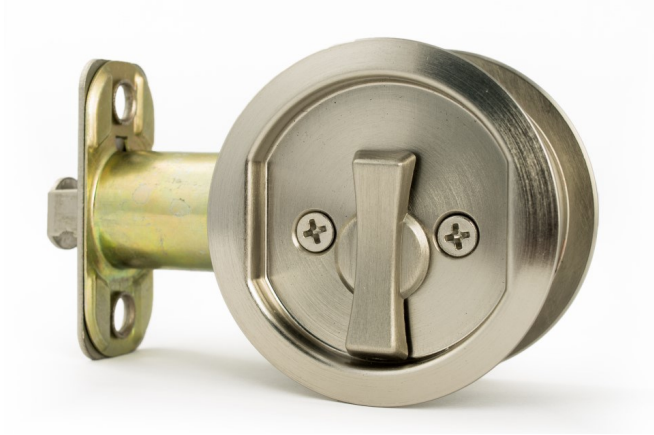

# Door Pulls

## Round Pocket

| DESCRIPTION   | PRODUCT CODE | CASE |
|---|--------------|------|
| Passage (hall/closet) Both sides always free  | DP-RO1       | 24   |
| Privacy (bed/bath) Locked by thumb turn. Unlocked by thumb turn, or emergency outside | DP-RO2       | 24   |

### Key Cylinder

No entry function

### Latch

2 1/4" x 1" radius corner faceplate  
Non-adjustable 2 3/8" or 2 3/4"  
Retractable Pull/Push