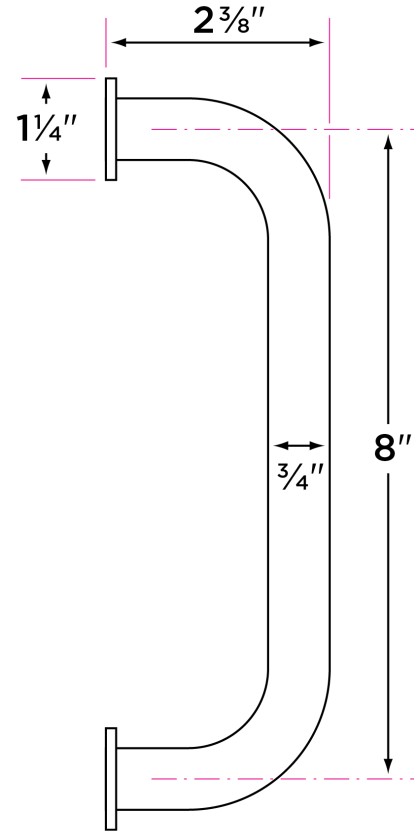

## C-Shape Handle

SHR-1

DESCRIPTION

PRODUCT  
CODE

CASE

C-shape shower handle, double-sided

SHR-1

12

### Door Handing

Non-handed

### Glass Thickness

Fits  $\frac{5}{16}$ " -  $\frac{1}{2}$ " (8-12mm) thick glass