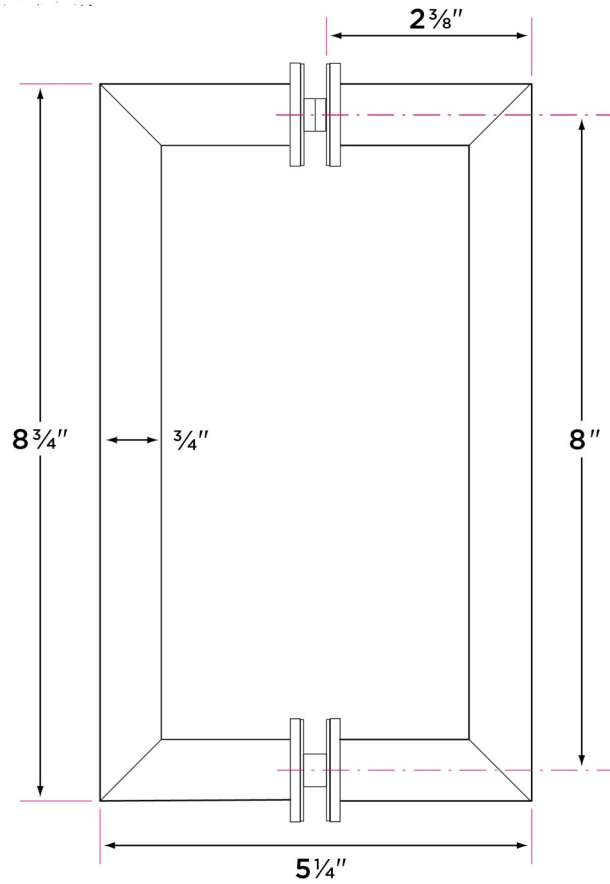

Mitered Handle

DESCRIPTION

PRODUCT
CODE

CASE

Mitered shower handle, double-sided, 8"

SHR—MT1

12

Finishes

FBL Flat Black
32D Satin Stainless
26 Polished Chrome
11P Vintage Bronze
SB Satin Brass

Door Handing

Non-handed

Glass Thickness

Fits $\frac{5}{16}$ " - $\frac{1}{2}$ " (8-12mm) thick glass

Materials

Stainless steel