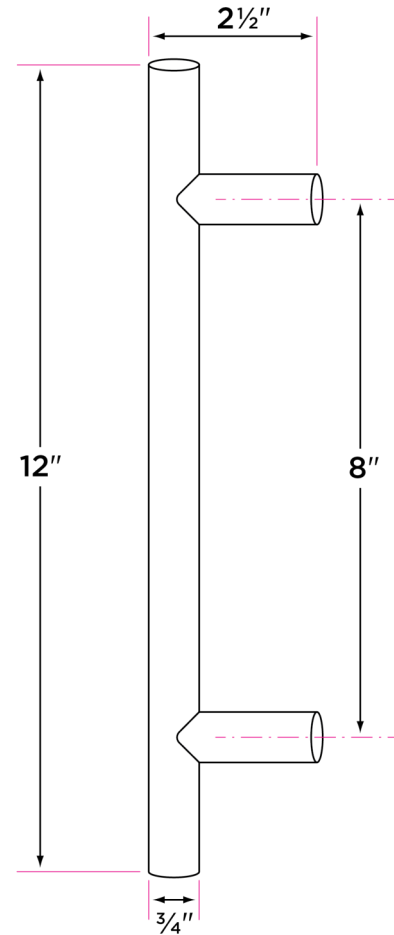

Ladder Handle

SHR-RD1

DESCRIPTION

PRODUCT
CODE

CASE

Ladder shower handle, double-sided, 12"

SHR—RD1

12

Finishes

FBL Flat Black
32D Satin Stainless
26 Polished Chrome
11P Vintage Bronze

Door Handing

Non-handed

Glass Thickness

Fits $\frac{5}{16}$ " - $\frac{1}{2}$ " (8-12mm) thick glass

Materials

Stainless steel