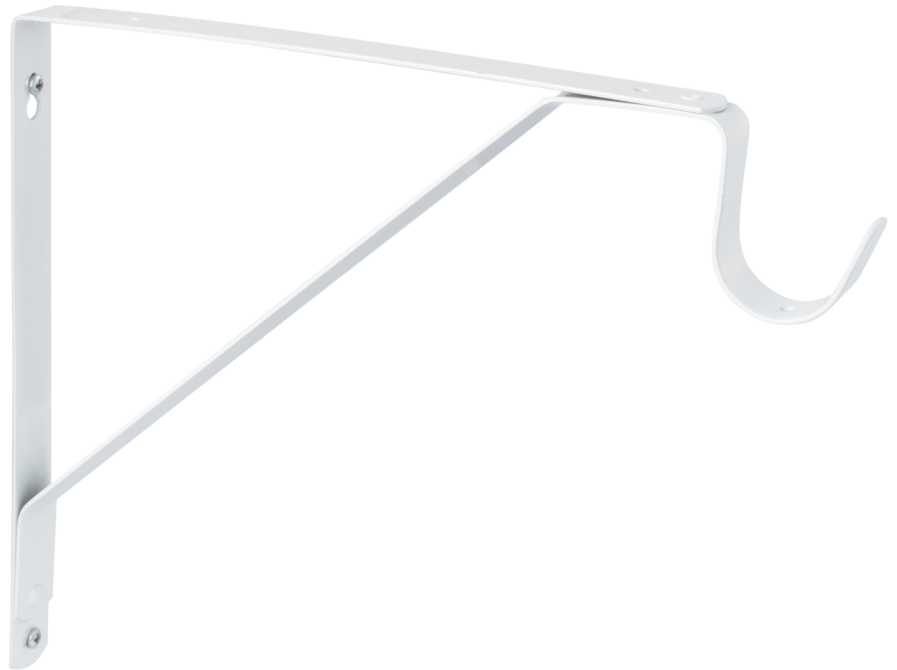

## SRS-5 Fixed Shelf and Rod Support

DESCRIPTION	PRODUCT CODE	CASE
Fixed Shelf and Rod Support	SRS-5	20

### Finishes

White Powder Coat

### Dimensions

Projection from wall:  
13"

### Materials

Steel