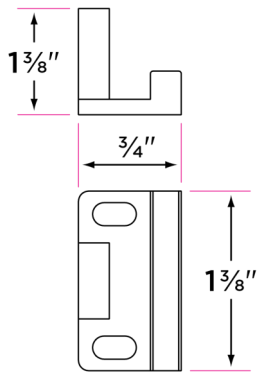

Soft Close for Strap Mounted System

BARN-SC-1

BARN-SC-2

DESCRIPTION

PRODUCT
CODE

CASE

Soft Close for Strap Mounted System

BARN-SC

10

Finishes

FBL Flat Black

Weight Capacity

176 lbs (80KG)