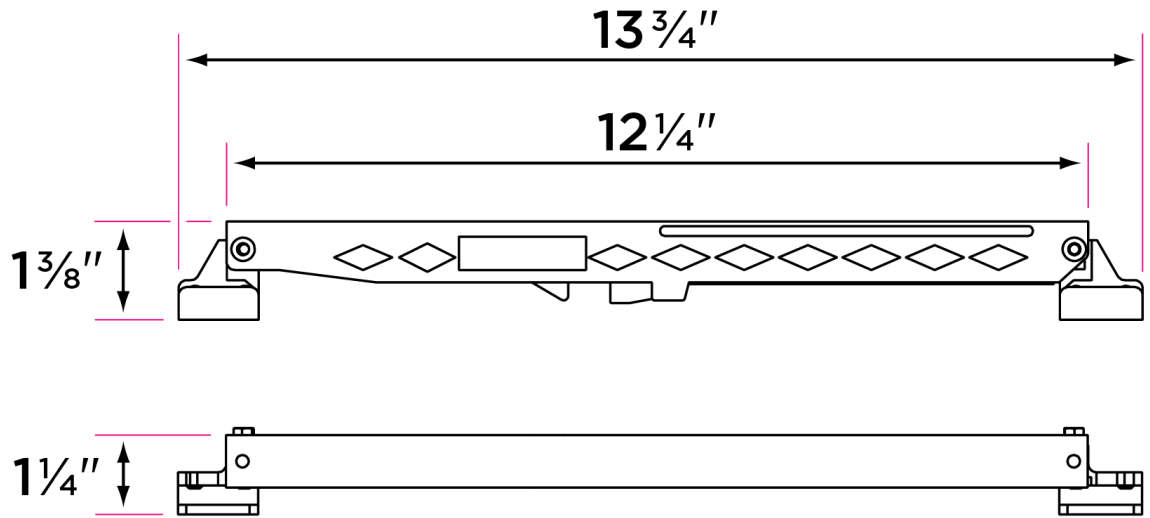

Soft Close for Strap Mounted System

BARN-SC-1

BARN-SC-2

DESCRIPTION

PRODUCT
CODE

CASE

Soft Close for Strap Mounted System

BARN-SC

10

Finishes

FBL Flat Black

Weight Capacity

176 lbs (80KG)