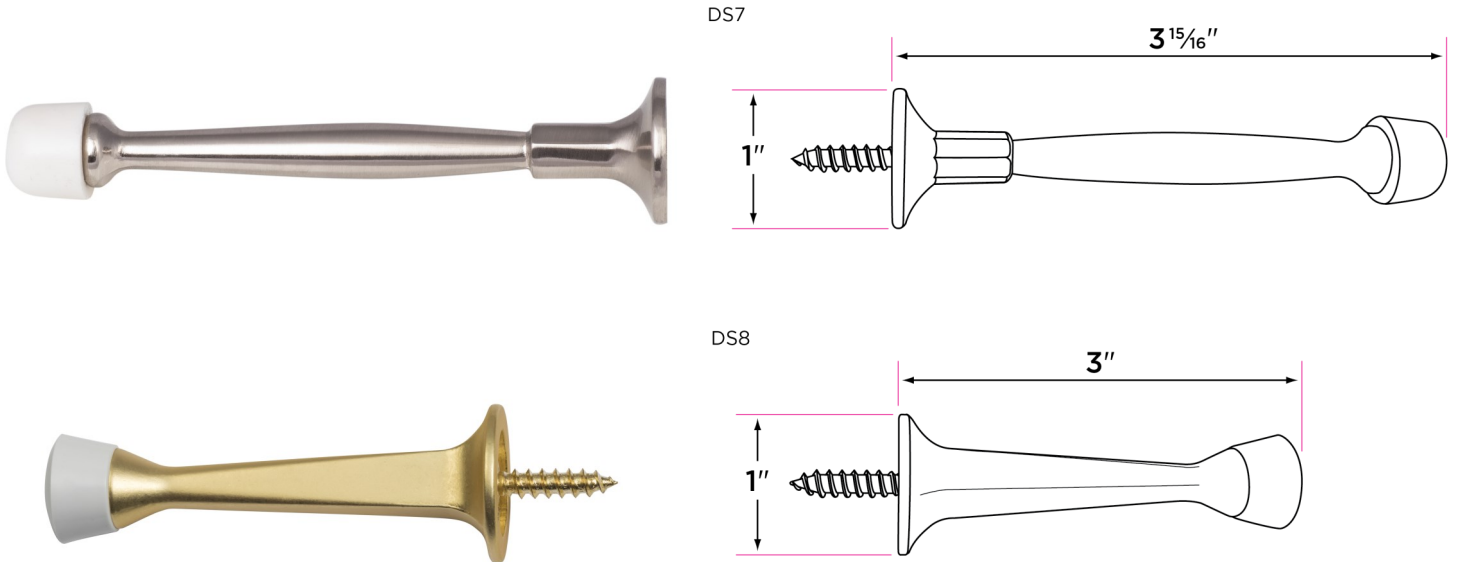

Solid Door Stops

| DESCRIPTION | PRODUCT CODE | CASE/CARTON | FINISHES |
|--------------------|--------------|-------------|---|
| 3" Solid Door Stop | DS8 | 50bx/500ctn | 11P Vintage Bronze, 15 Satin Nickel, FBL Flat Black, 26 Polished Chrome, SB Satin Brass |
| 4" Solid Door Stop | DS7 | 50bx/500ctn | 11P Vintage Bronze, 15 Satin Nickel |

Screws

Installation hardware included

Material

Zinc