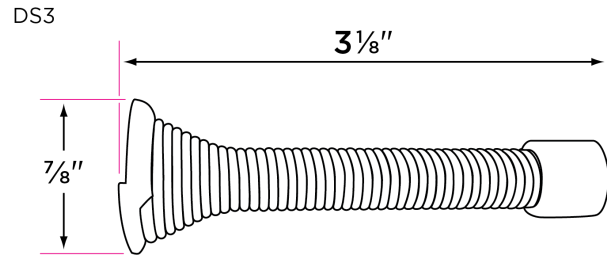

## Spring Door Stop

DESCRIPTION	PRODUCT CODE	CASE/CARTON	FINISHES
3 1/8" Spring Door Stop	DS3	50bx/500ctn	11P Vintage Bronze, 15 Satin Nickel, 3 Polished Brass, 15A Antique Nickel, FBL Flat Black, 26 Polished Chrome, SB Satin Brass
3 1/8" Spring Door Stop, Polybagged	DS3-P	50bx/500ctn	15 Satin Nickel, FBL Flat Black, 26 Polished Chrome, SB Satin Brass
3 3/4" Spring Door Stop	DS4	50bx/500ctn	11P Vintage Bronze, 15 Satin Nickel, FBL Flat Black, 26 Polished Chrome, SB Satin Brass
3 3/4" Spring Door Stop, Polybagged	DS4-P	50bx/500ctn	15 Satin Nickel, FBL Flat Black, 26 Polished Chrome, SB Satin Brass

### Screws

Installation hardware included