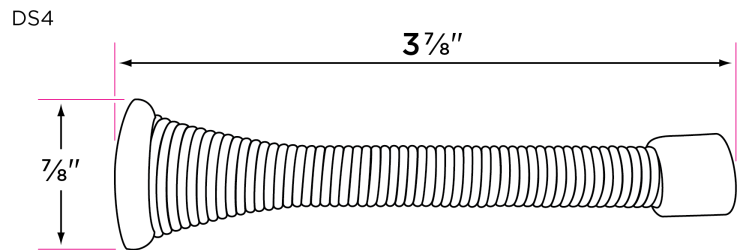

## Spring Door Stop

DESCRIPTION	PRODUCT CODE	CASE/CARTON	FINISHES
3 1/8" Spring Door Stop	DS3	50bx/500ctn	11P Vintage Bronze, 15 Satin Nickel, 3 Polished Brass, 15A Antique Nickel, FBL Flat Black, 26 Polished Chrome, SB Satin Brass
3 1/8" Spring Door Stop, Polybagged	DS3-P	50bx/500ctn	15 Satin Nickel, FBL Flat Black, 26 Polished Chrome, SB Satin Brass
3 3/4" Spring Door Stop	DS4	50bx/500ctn	11P Vintage Bronze, 15 Satin Nickel, FBL Flat Black, 26 Polished Chrome, SB Satin Brass
3 3/4" Spring Door Stop, Polybagged	DS4-P	50bx/500ctn	15 Satin Nickel, FBL Flat Black, 26 Polished Chrome, SB Satin Brass

### Screws

Installation hardware included