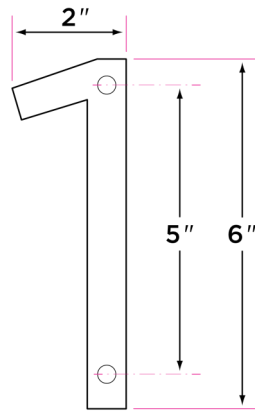

**6" Stainless Steel House Numbers**

DESCRIPTION	PRODUCT CODE	CASE
6" Stainless Steel	HNSS6- (ADD HOUSE #)	50

**Finishes**

- 32D Satin Stainless
- 11P Vintage Bronze
- FBL Flat Black
- SB Satin Brass

**Screws**

2 screws included for  
Installation for each number

**Materials**

Stainless Steel

HNSS6-0

HNSS6-1

HNSS6-2

HNSS6-3

HNSS6-4