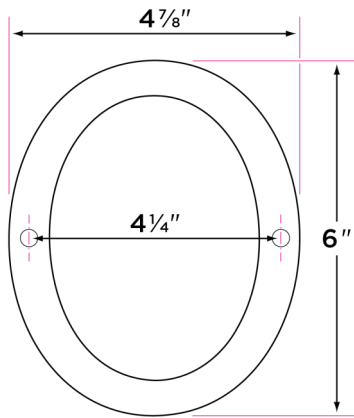

HNSS6-1

HNSS6-0