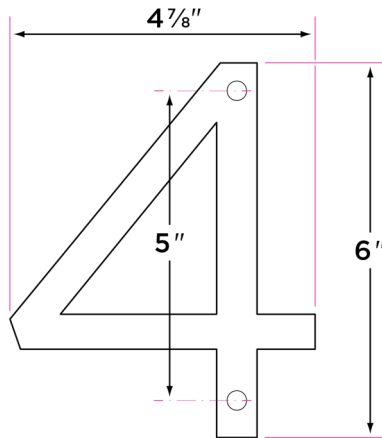

**6" Stainless Steel House Numbers**

DESCRIPTION	PRODUCT CODE	CASE
6" Stainless Steel	HNSS6- (ADD HOUSE #)	50

**Finishes**

- 32D Satin Stainless
- 11P Vintage Bronze
- FBL Flat Black
- SB Satin Brass

**Screws**

2 screws included for  
Installation for each number

**Materials**

Stainless Steel

HNSS6-0

HNSS6-1

HNSS6-2

HNSS6-3

HNSS6-4