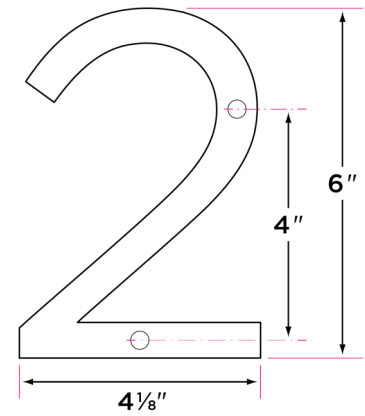

**6" Stainless Steel House Numbers**

DESCRIPTION	PRODUCT CODE	CASE
6" Stainless Steel	HNSS6- (ADD HOUSE #)	50

**Finishes**

- 32D Satin Stainless
- 11P Vintage Bronze
- FBL Flat Black
- SB Satin Brass

**Screws**

2 screws included for  
Installation for each number

**Materials**

Stainless Steel

HNSS6-0

HNSS6-1

HNSS6-2

HNSS6-3

HNSS6-4