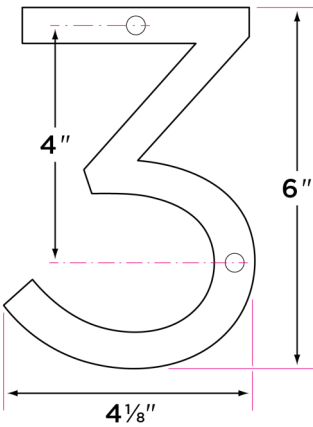

**6" Stainless Steel House Numbers**

DESCRIPTION	PRODUCT CODE	CASE
6" Stainless Steel	HNSS6- (ADD HOUSE #)	50

**Finishes**

- 32D Satin Stainless
- 11P Vintage Bronze
- FBL Flat Black
- SB Satin Brass

**Screws**

2 screws included for  
Installation for each number

**Materials**

Stainless Steel

HNSS6-0

HNSS6-1

HNSS6-2

HNSS6-3

HNSS6-4