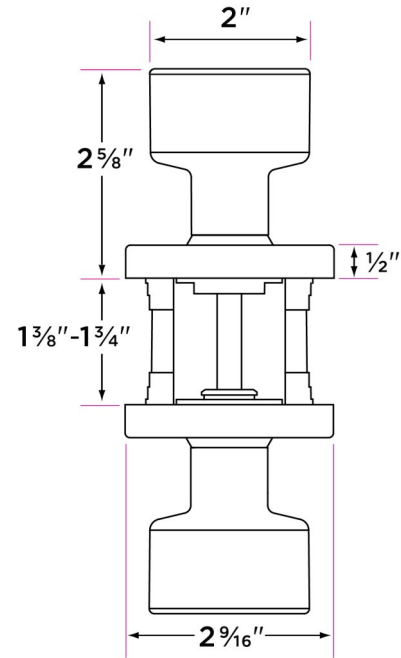

**Bergen Knob**

DESCRIPTION	PRODUCT CODE	CASE
Passage (hall/closet) Both sides always free	BG101	24
Privacy (bed/bath) Locked by finger turn. Unlocked by finger turn or coin slot from the outside	BG102	24
Entry-Locked/unlocked by inside finger turn or outside key	BG107	24
Dummy (closet) Inactive, single-sided, flush mount with two wood screws	BG100	24
Handleset Interior Trim	BG100-H	24

**Finishes**

- 32D Stainless Steel
- 26 Polished Chrome
- 11P Vintage Bronze
- FBL Flat Black
- SB Satin Brass

**Door Handing**

Non-handed

**Door Thickness**

1 3/8" to 1 3/4"

**Key Cylinder**

- 5 Pin KW1
- 5 Pin SC1 option

**Strike Plate**

2 1/4" x 1 3/4" full-lip radius corner standard

**Latch**

2 1/4" x 1" radius corner faceplate  
 4 in 1 latch with collar for drive-in function  
 Adjustable 2 3/8" or 2 3/4"  
 1/2" throw bolt

**Door Prep**

Crossbore 2 1/8"  
 Edgebore 1"

**Materials**

Formed Brass  
 All metal components