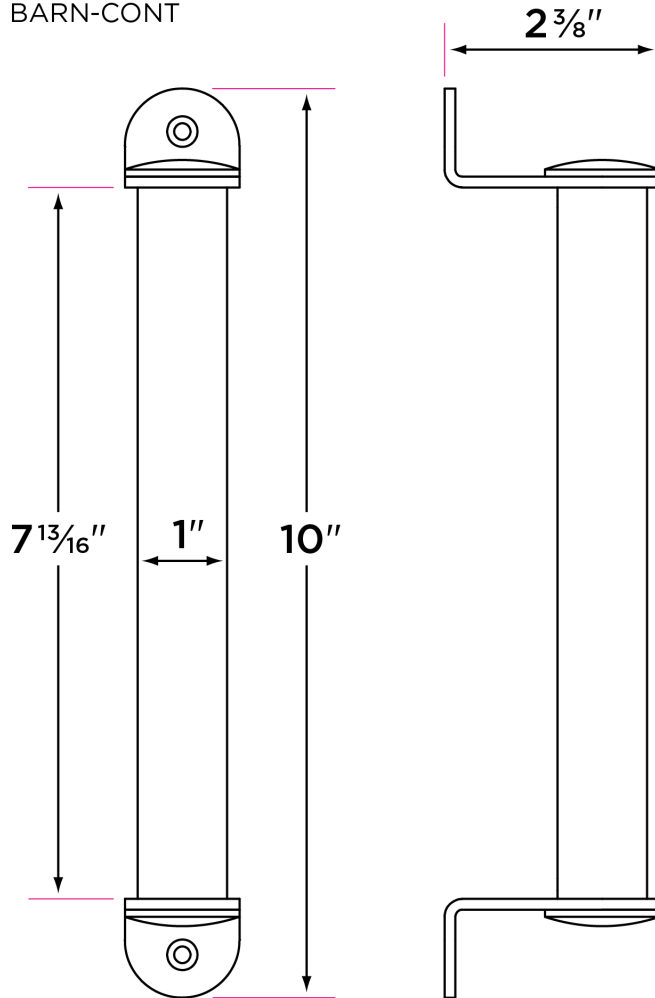

Contemporary Handle

BARN-CONT

DESCRIPTION

PRODUCT
CODE

CASE

Contemporary Barn Door Handle 10"

BARN—CONT

24

Finishes

- FBL Flat Black
- 15 Satin Nickel

Door Handing

Non-handed

Door Thickness

Any thickness. Face-mounted

Materials

- Stainless steel
- All metal parts