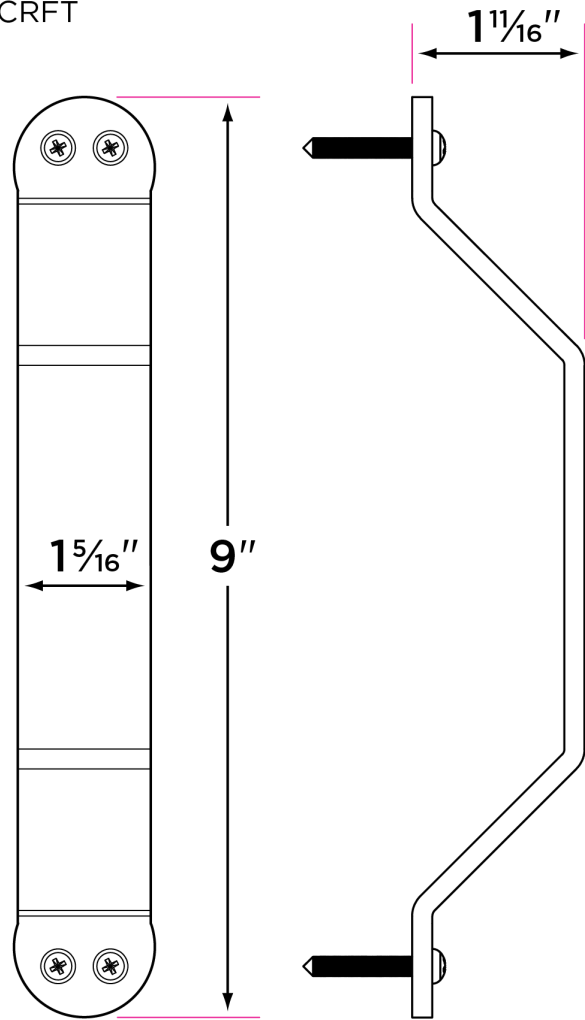

Craftsman Barn Door Handle

BARN-CRFT

DESCRIPTION

PRODUCT
CODE

CASE

Craftsman Barn Door Handle 8"

BARN—CRFT

24

Finishes

- FBL Flat Black
- 15 Satin Nickel

Door Handing

Non-handed

Door Thickness

Any thickness. Face-mounted

Materials

- Stainless steel
- All metal parts