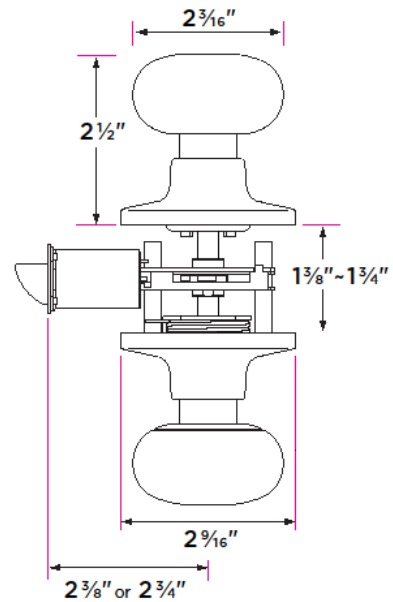

Durango Knob

DU101

DESCRIPTION	PRODUCT CODE	CASE
Passage (hall/closet) Both sides always free	DU101	24
Privacy (bed/bath) Locked by finger turn. Unlocked by finger turn or coin slot from the outside	DU102	24
Entry-Locked/unlocked by inside finger turn or outside key	DU107	24
Entry and Deadbolt Combo	DU107/DB	12
Dummy (closet) Inactive, single-sided, mount with thru bolt	DU100	24
Handleset Interior Trim	DU100-H	24

Finishes

15 Satin Nickel
15A Antique Nickel
26 Polished Chrome
11P Vintage Bronze
FBL Flat Black

Door Handing

Non-handed

Door Thickness

1 3/8" to 1 3/4"

Key Cylinder

5 Pin KW1
5 Pin SC1 option

Strike Plate

2 1/4" x 1 3/4" full lip radius corner standard

Latch

Adjustable 2 3/8"- 2 3/4" backset
1/2" throw bolt
2 1/4" x 1" radius corner faceplate or 4 way drive-in latch

Door Prep

Crossbore 2 1/8"
Edgebore 1"