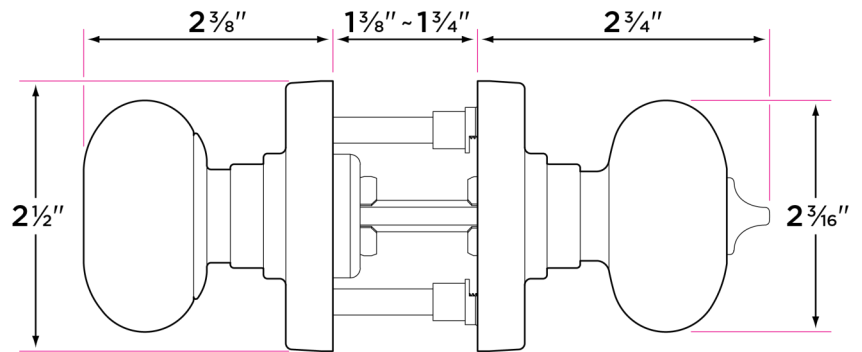

Durango Square Knob

DU107-SQ

DESCRIPTION	PRODUCT CODE	CASE
Passage (hall/closet) Both sides always free	DU101-SQ	24
Privacy (bed/bath) Locked by finger turn. Unlocked by finger turn or coin slot from the outside	DU102-SQ	24
Entry-Locked/unlocked by inside finger turn or outside key	DU107-SQ	24
Dummy (closet) Inactive, single-sided, flush mount with two wood screws	DU100-SQ	24
Handleset Interior Trim	DU100-HSQ	24

Finishes

15 Satin Nickel
FBL Flat Black

Door Handing

Non-handed

Door Thickness

1 3/8" to 1 3/4"

Key Cylinder

5 Pin KW1
5 Pin SC1 option

Strike Plate

2 1/4" x 1 3/4" full lip radius
corner standard

Latch

Adjustable 2 3/8"- 2 3/4" backset
1/2" throw bolt
2 1/4" x 1" radius corner faceplate
or 4 way drive-in latch

Door Prep

Crossbore 2 1/8"
Edgebore 1"