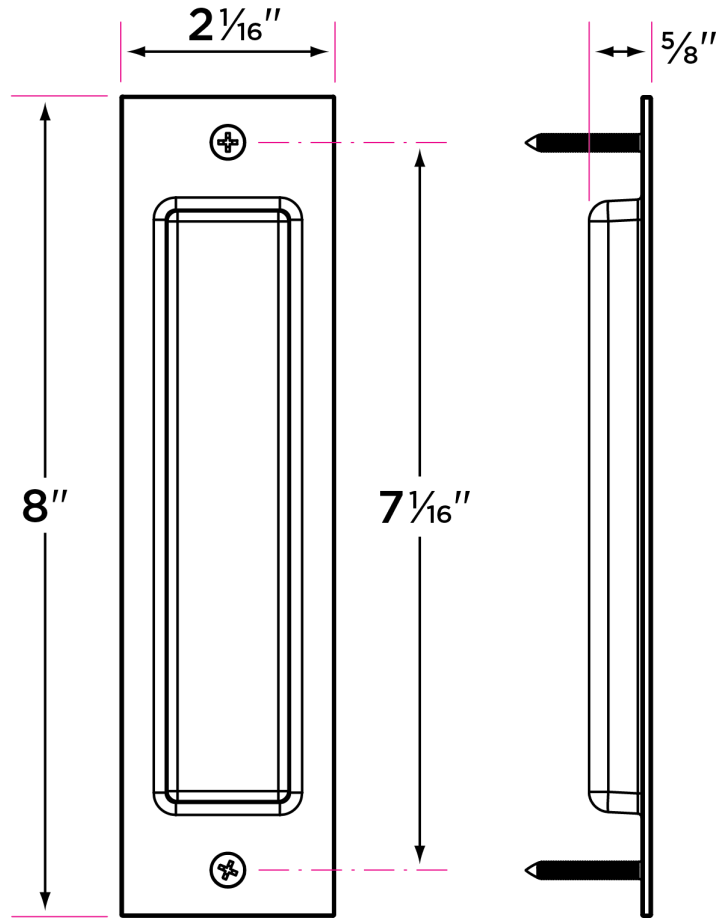

## Flush Barn Door Handle

BARN-FL

DESCRIPTION

PRODUCT  
CODE

CASE

Flush Barn Door Handle 8"

BARN—FL

24

### Door Thickness

Any thickness. Face-mounted