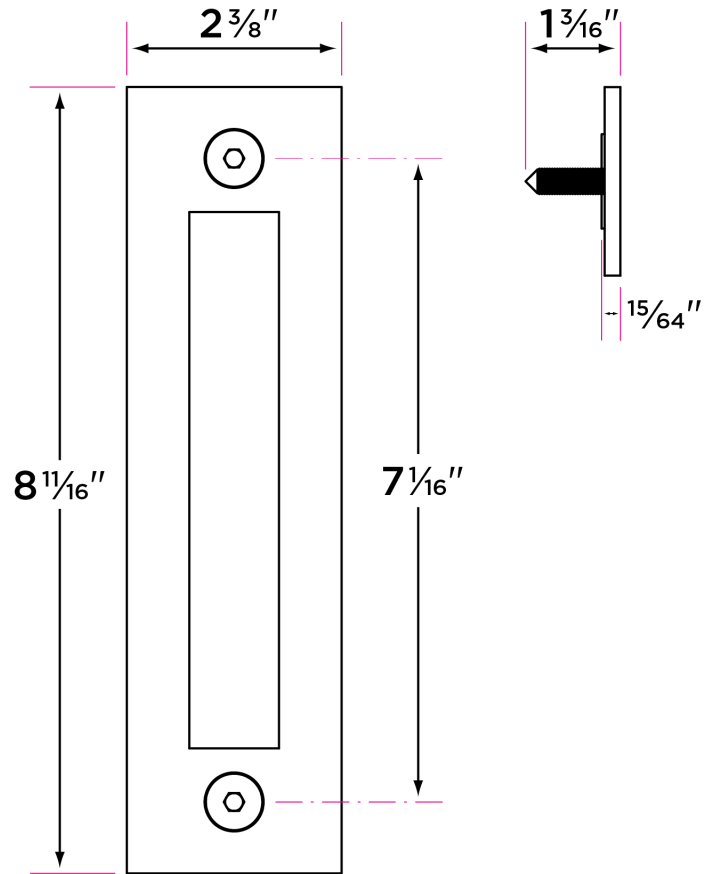

Flush Mounted Barn Door Handle

BARN-FL2

DESCRIPTION

PRODUCT
CODE

CASE

Flush Mounted Barn Door Handle 8"

BARN—FL2

12

Finishes

- FBL Flat Black
- 15 Satin Nickel
- SB Satin Brass

Door Handing

Non-handed

Door Thickness

Any thickness. Face-mounted

Materials

- Stainless steel
- All metal parts