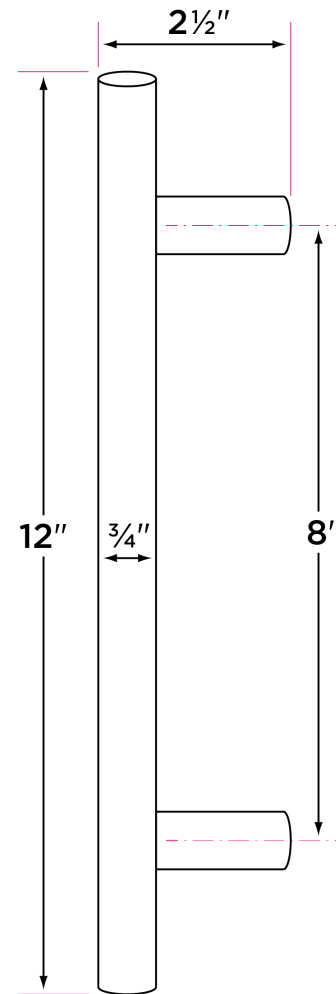

Ladder Handle

BARN-RD1

DESCRIPTION

PRODUCT
CODE

CASE

Ladder Barn Door Handle, Single-Sided, 12"

BARN-RD1

24

Ladder Barn Door Handle, Double-Sided, 12"

BARN-RD2

12

Finishes

FBL Flat Black

32D Satin Stainless

26 Polished Chrome

Door Handing

Non-handed

Door Thickness

For double-sided: 1 3/8"-2"

For single-sided: Any thickness.
Face-mounted

Materials

Stainless steel

All metal parts