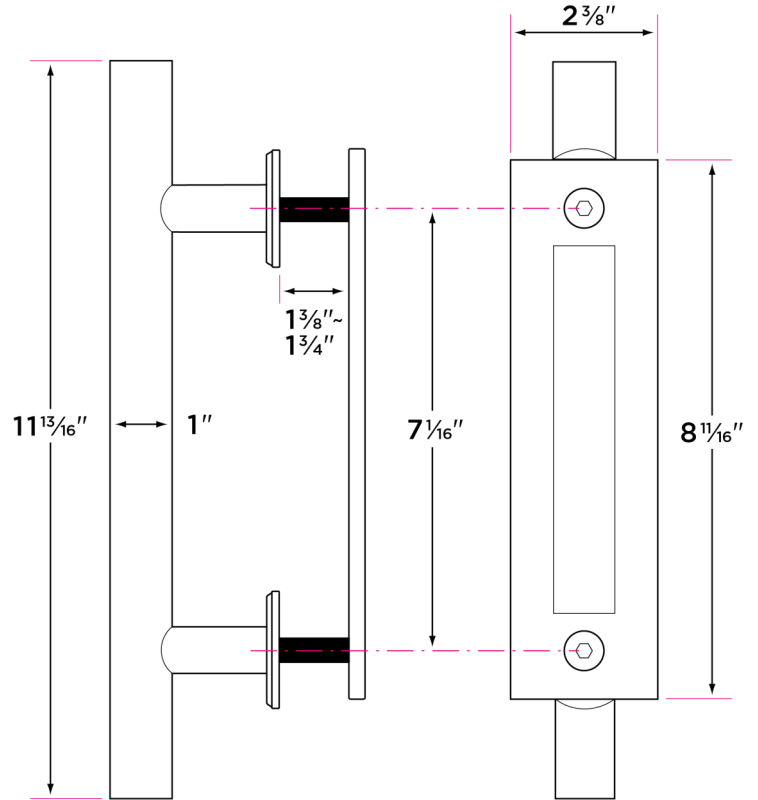

Ladder Barn Door Handle with Flush Mounted Handle, 12"

BARN-RD3

DESCRIPTION

PRODUCT
CODE

CASE

Ladder Barn Door Handle with Flush Mounted Handle, 12"

BARN-RD3

12

Finishes

FBL Flat Black
32D Satin Stainless
SB Satin Brass

Door Handing

Non-handed

Door Thickness

$1\frac{3}{8}" - 2\frac{1}{4}"$

Material

Stainless steel
All metal parts