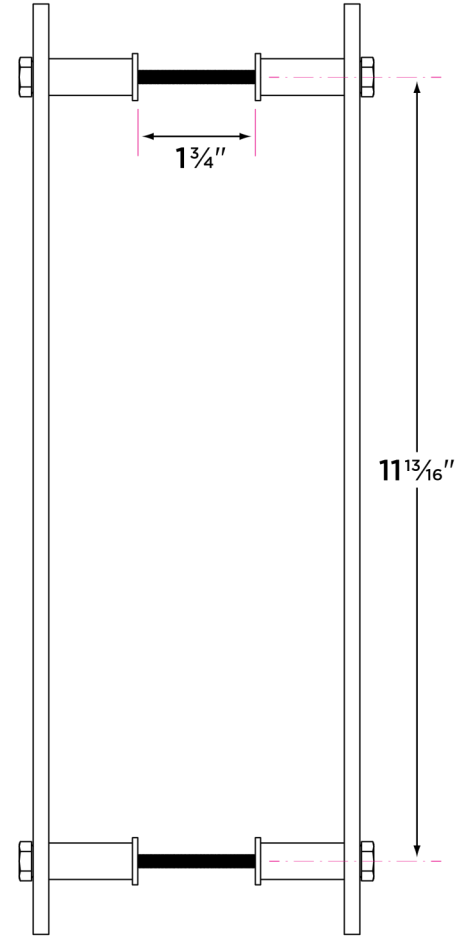

Modern Barn Door Handle, Double Sided

BARN-MD2

DESCRIPTION

PRODUCT
CODE

CASE

Modern Barn Door Handle, Double Sided 14"

BARN—MD2

12

Finishes

FBL Flat Black
15 Satin Nickel

Door Handing

Non-handed

Door Thickness

1 3/8" - 1 3/4"

Materials

Stainless steel
All metal parts