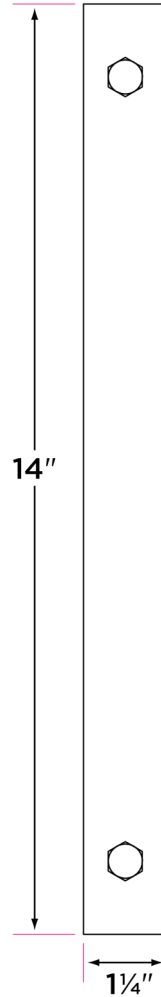

Modern Barn Door Handle, Double Sided

BARN-MD2

DESCRIPTION

PRODUCT
CODE

CASE

Modern Barn Door Handle, Double Sided 14"

BARN—MD2

12

Finishes

FBL Flat Black
15 Satin Nickel

Door Handing

Non-handed

Door Thickness

1 3/8" - 1 3/4"

Materials

Stainless steel
All metal parts