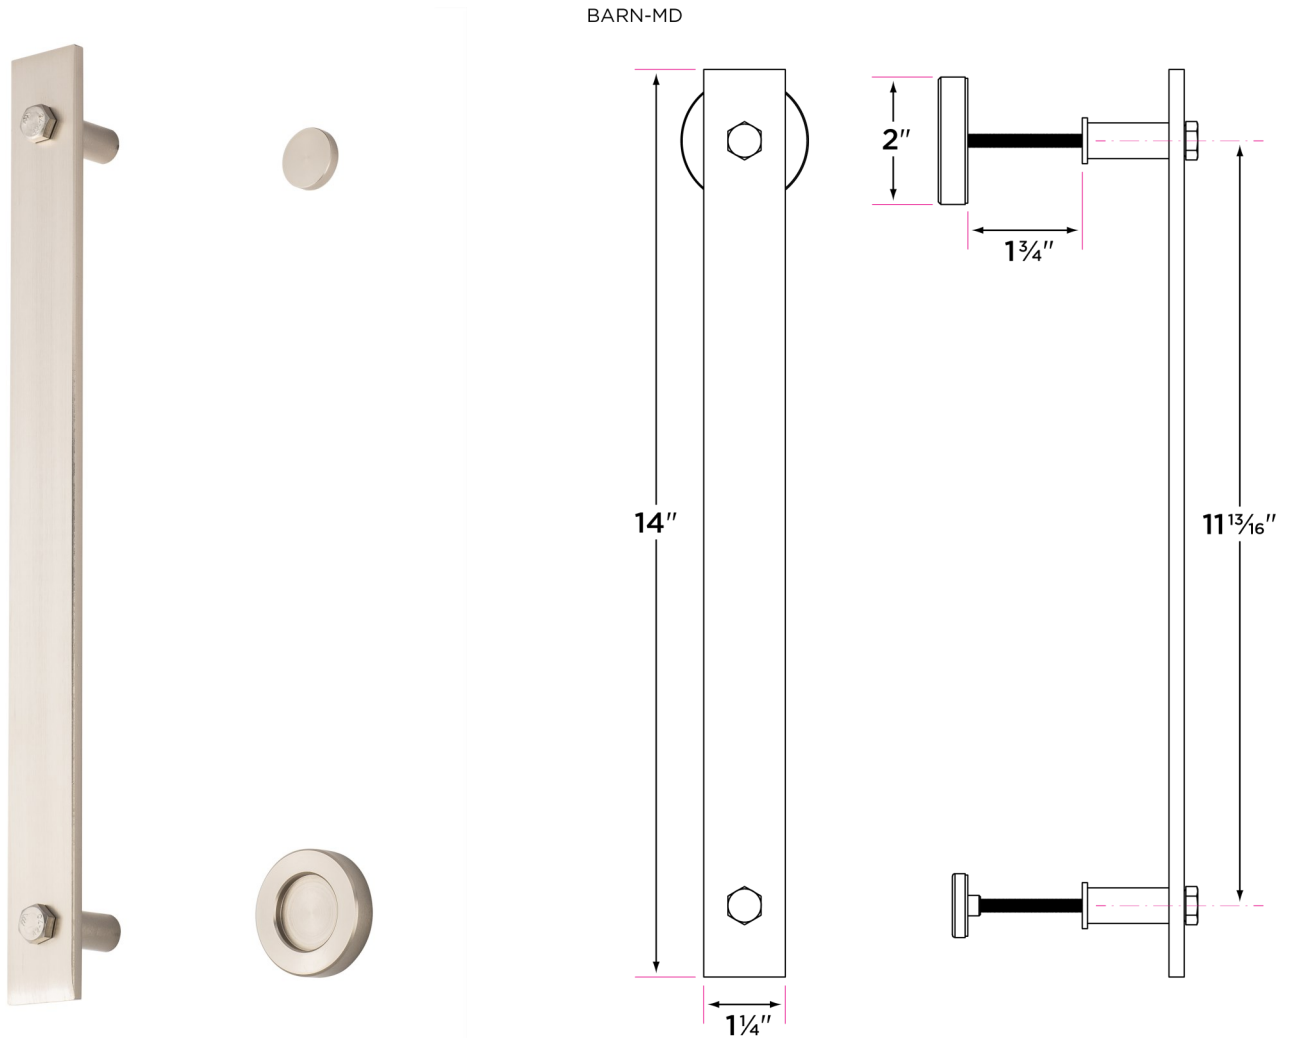

Modern Barn Door Handle with Round Pull

BARN-MD

DESCRIPTION

PRODUCT
CODE

CASE

Modern Barn Door Handle with Round Pull 14"

BARN—MD

12

Finishes

FBL Flat Black
15 Satin Nickel

Door Handing

Non-handed

Door Thickness

1 3/8" - 1 3/4"

Materials

Stainless steel
All metal parts