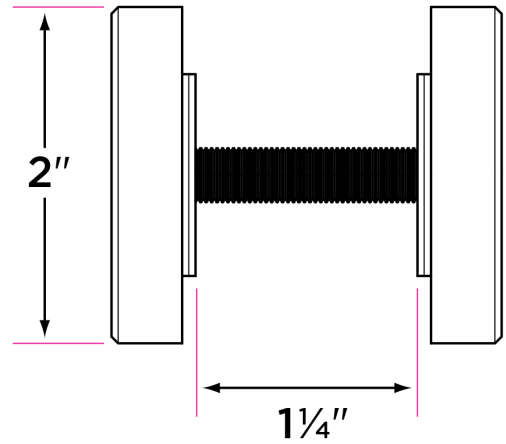

Round Finger Pull, Double Sided

BARN-FP2

DESCRIPTION	PRODUCT CODE	CASE
Round Finger Pull, Double-Sided	BARN—FP2	24

**Finishes**

FBL Flat Black  
15 Satin Nickel

**Door Handing**

Non-handed

**Door Thickness**

1 3/4" - 1 3/8"

**Materials**

Stainless steel  
All metal parts