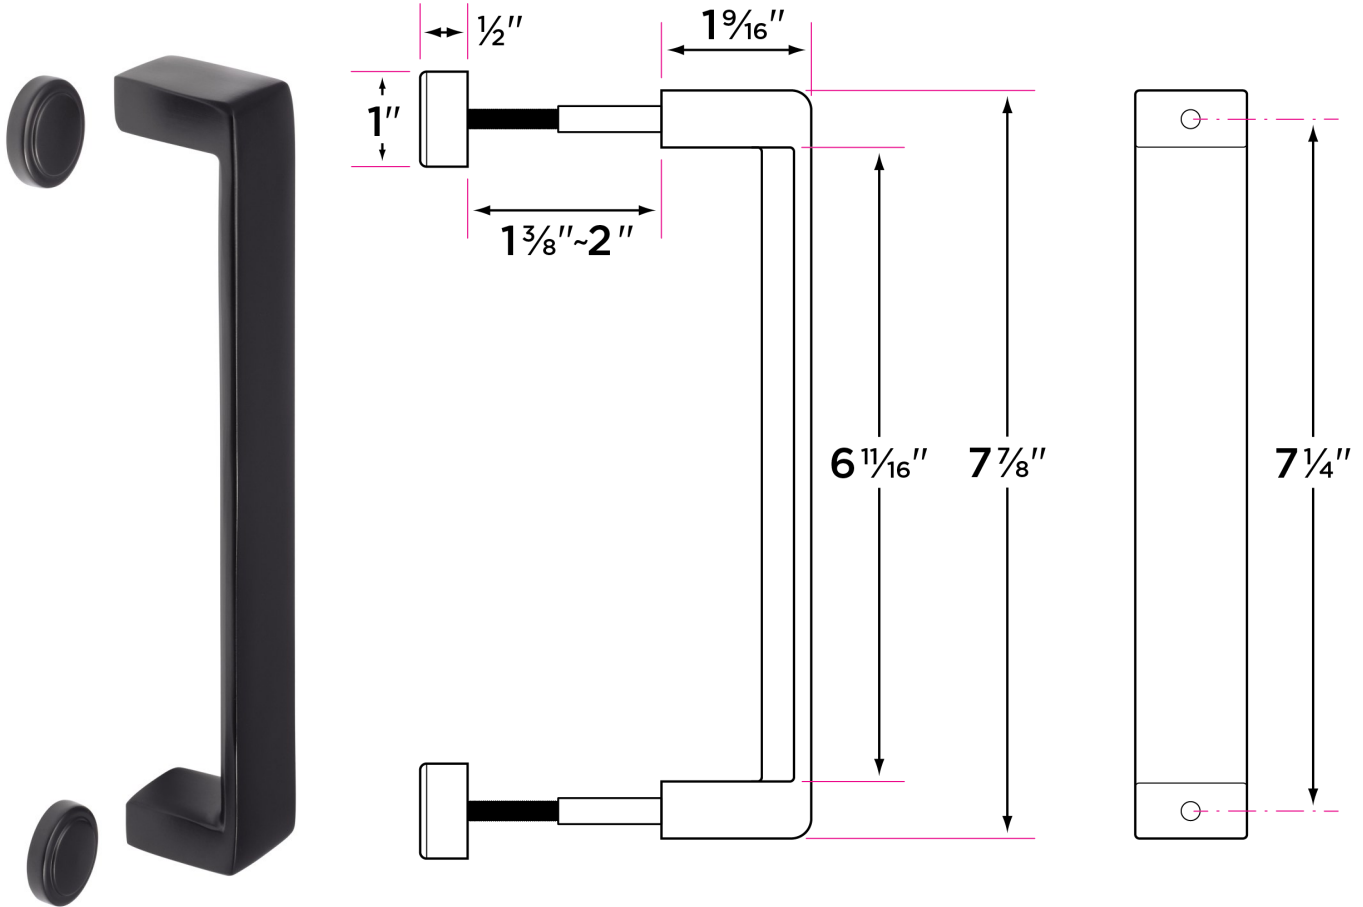

Rustic Handle

BARN-RS

DESCRIPTION

PRODUCT
CODE

CASE

Rustic Barn Door Handle 8"

BARN—RS

12

Finishes

- 15 Satin Nickel
- FBL Flat Black
- 11P Vintage Bronze
- SB Satin Brass

Door Handing

Non-handed

Door Thickness

1 3/8" - 2"

Materials

Solid Brass
All metal parts