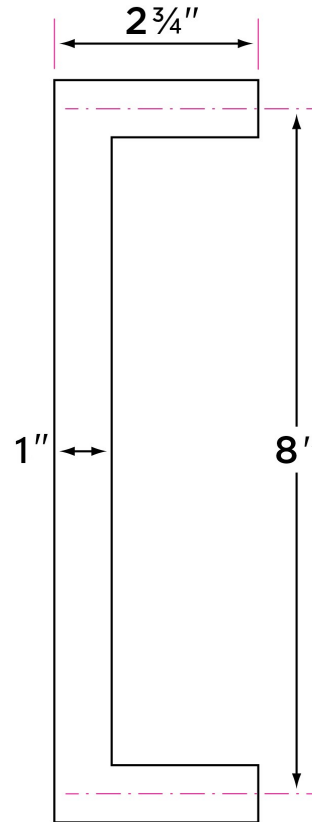

Square Handle

BARN-SQ1

DESCRIPTION

PRODUCT
CODE

CASE

Square Barn Door Handle, Single-Sided, 9"

BARN—SQ1

12

Square Barn Door Handle, Double-Sided, 9"

BARN-SQ2

12

Finishes

FBL Flat Black
32D Satin Stainless
26 Polished Chrome

Door Handing

Non-handed

Door Thickness

For double-sided: $1\frac{3}{8}''-2''$
For single-sided: Any thickness.
Face-mounted

Materials

Stainless steel
All metal parts