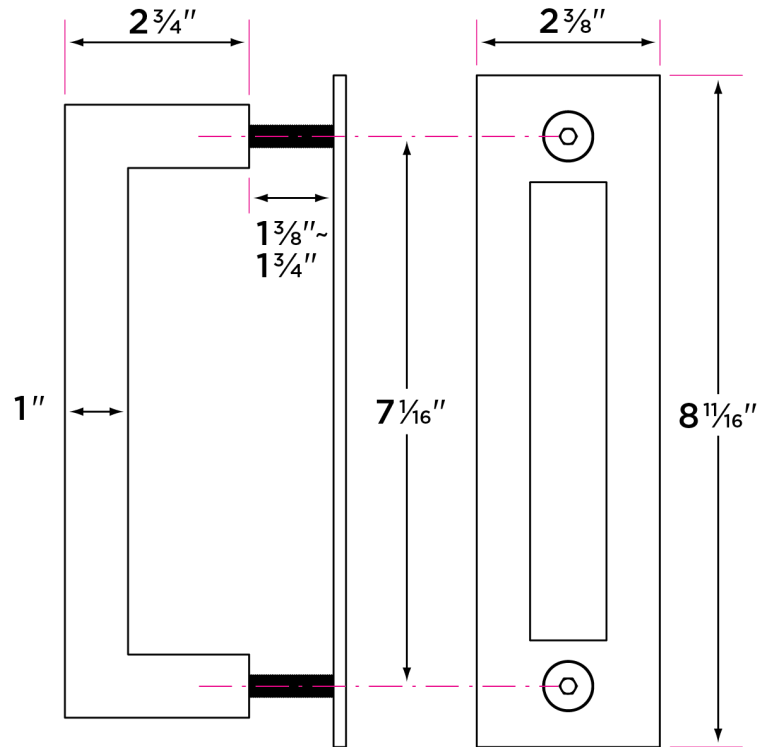

## Square Barn Door Handle with Flush Mounted Handle, 8"

BARN-SQ4

DESCRIPTION

PRODUCT  
CODE

CASE

Square Barn Door Handle with Flush Mounted Handle, 8"

BARN-SQ4

12

### Door Thickness

1 3/8"-1 3/4"