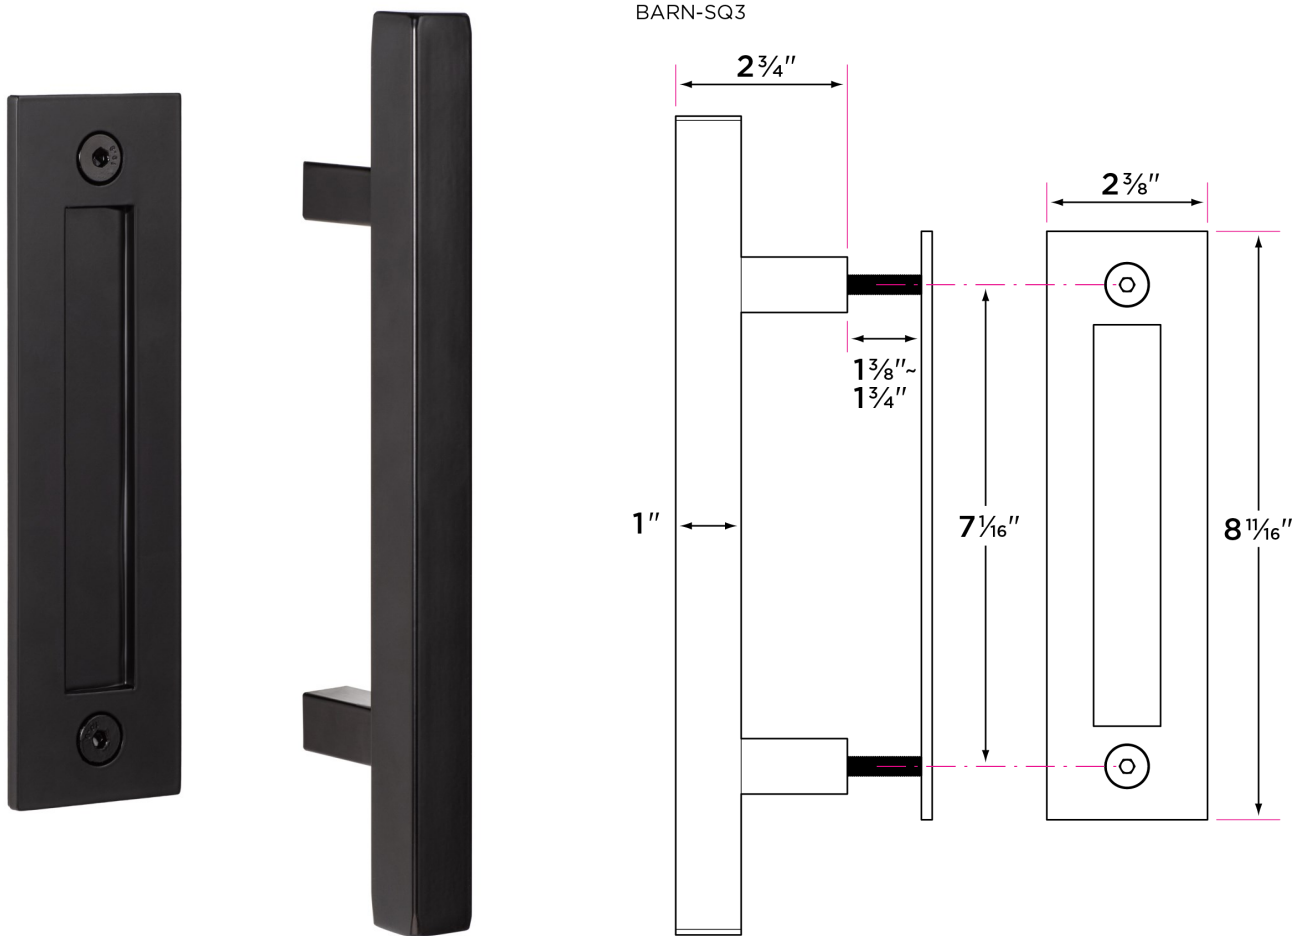

Square Ladder Barn Door Handle with Flush Mounted Handle, 12"

DESCRIPTION

PRODUCT
CODE

CASE

Square Ladder Barn Door Handle with Flush Mounted Handle, 12"

BARN-SQ3

12

Finishes

- FBL Flat Black
- 32D Satin Stainless
- SB Satin Brass

Door Handing

Non-handed

Door Thickness

1 3/8"-1 3/4"

Material

Stainless steel
All metal parts