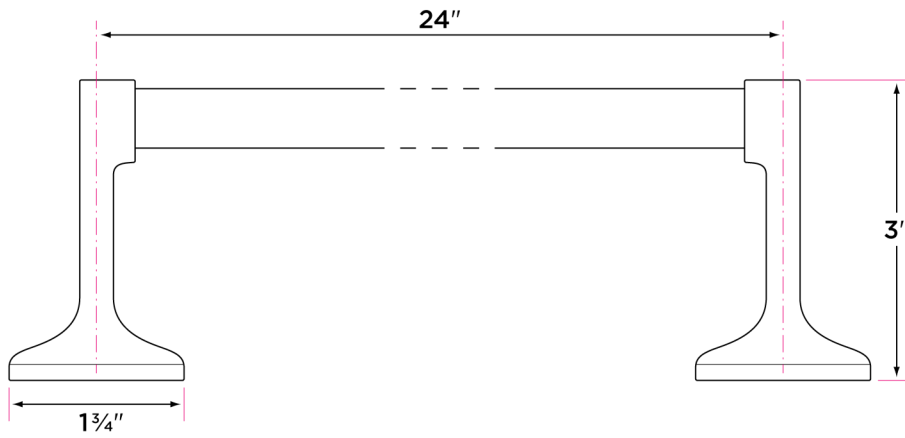

Basic Series

Materials
Zinc diecast (zamac)

Specifications
Concealed screw mounting with straight standard head fixing screw
Plated steel mounting brackets with two screws each

Finishes

- 15 Satin Nickel
- 26 Polished Chrome
- 11P Vintage Bronze
- FBL Flat Black

DESCRIPTION	PRODUCT CODE	CASE
24" Towel Bar	BA-TB24	50
30" Towel Bar	BA-TB30	50
Towel Ring	BA-TR1	50
Two-Post Paper Holder	BA-PH2	50
Robe Hook	BA-RH1	50

BA-PH2

BA-TR1

BA-TB24

BA-TB30

BA-RH1