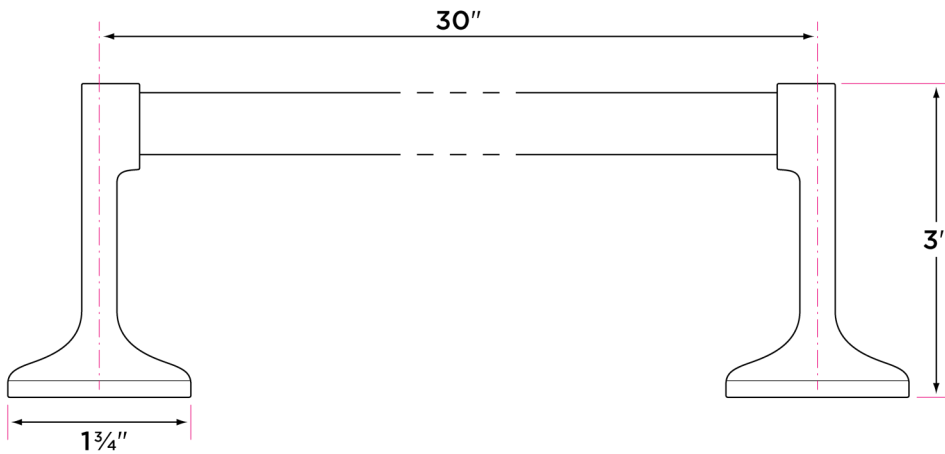

Basic Series

Materials
Zinc diecast (zamac)

Specifications
Concealed screw mounting with straight standard head fixing screw
Plated steel mounting brackets with two screws each

Finishes

- 15 Satin Nickel
- 26 Polished Chrome
- 11P Vintage Bronze
- FBL Flat Black

DESCRIPTION	PRODUCT CODE	CASE
24" Towel Bar	BA-TB24	50
30" Towel Bar	BA-TB30	50
Towel Ring	BA-TR1	50
Two-Post Paper Holder	BA-PH2	50
Robe Hook	BA-RH1	50

BA-PH2

BA-TR1

BA-TB24

BA-TB30

BA-RH1