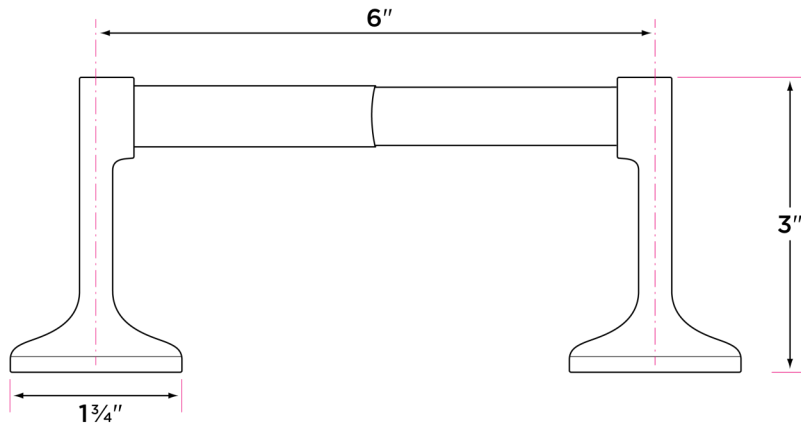

Basic Series

Materials
Zinc diecast (zamac)

Specifications
Concealed screw mounting with straight standard head fixing screw
Plated steel mounting brackets with two screws each

Finishes

- 15 Satin Nickel
- 26 Polished Chrome
- 11P Vintage Bronze
- FBL Flat Black

DESCRIPTION	PRODUCT CODE	CASE
24" Towel Bar	BA-TB24	50
30" Towel Bar	BA-TB30	50
Towel Ring	BA-TR1	50
Two-Post Paper Holder	BA-PH2	50
Robe Hook	BA-RH1	50

BA-PH2

BA-TR1

BA-TB24

BA-TB30

BA-RH1