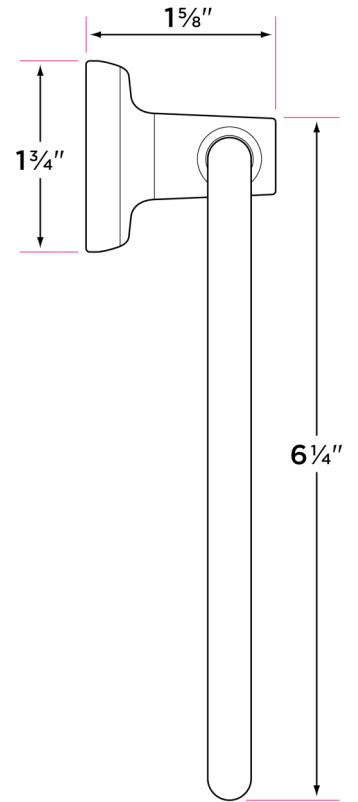

Basic Series

Materials
Zinc diecast (zamac)

Specifications
Concealed screw mounting with straight standard head fixing screw
Plated steel mounting brackets with two screws each

Finishes

- 15 Satin Nickel
- 26 Polished Chrome
- 11P Vintage Bronze
- FBL Flat Black

DESCRIPTION	PRODUCT CODE	CASE
24" Towel Bar	BA-TB24	50
30" Towel Bar	BA-TB30	50
Towel Ring	BA-TR1	50
Two-Post Paper Holder	BA-PH2	50
Robe Hook	BA-RH1	50

BA-PH2

BA-TR1

BA-TB24

BA-TB30

BA-RH1